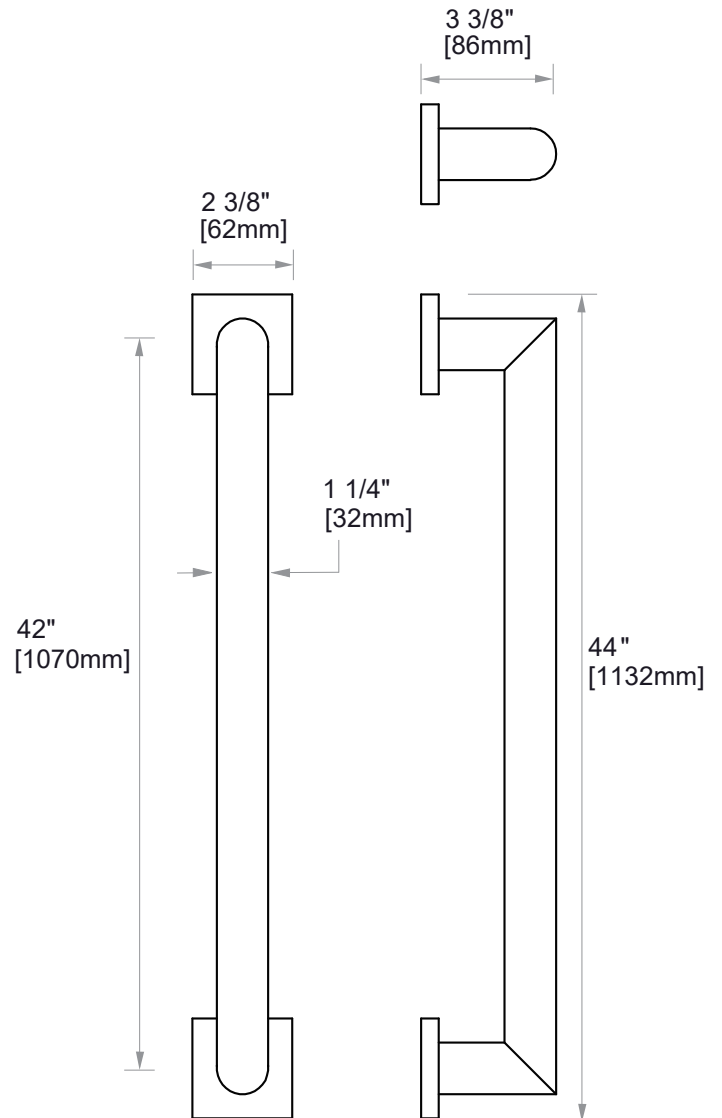

NOTE: Dimensions and specifications are subject to change without notice.