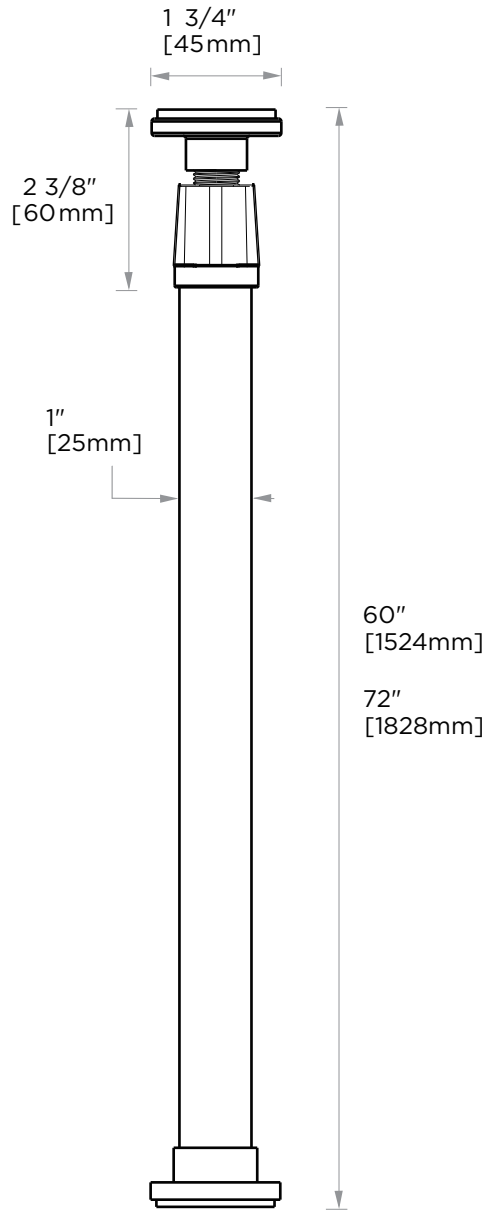

SHOWER RODS
PRESSURE-FIT SHOWER ROD

- 5' KSR-5SS-CASR
- 6' KSR-6SS-CASR

PRODUCT NAME: PRESSURE-FIT SHOWER ROD

PRODUCT CODE: 5' KSR-5SS-CASR
6' KSR-6SS-CASR

MATERIAL: Metal Ends+SS Tube

KEY FEATURES: Contemporary design.
Round minimalist look.

NOTE: Dimensions and specifications are subject to change without notice.