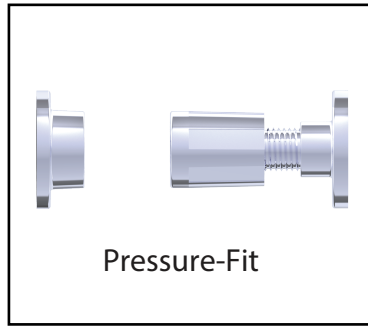

SHOWER RODS
PRESSURE-FIT SHOWER ROD

- 5' KSR-5SS-CASR
- 6' KSR-6SS-CASR

PRODUCT NAME: PRESSURE-FIT SHOWER ROD

PRODUCT CODE: 5' KSR-5SS-CASR
6' KSR-6SS-CASR

MATERIAL: Metal Ends+SS Tube

KEY FEATURES: Contemporary design.
Round minimalist look.