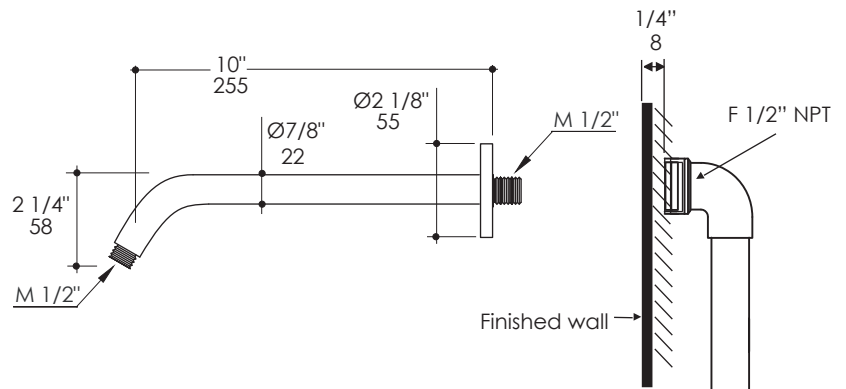

Stilmar Shower Arm Item #400A

Features:

- Wall-mount angled shower arm with round flange
- Brass construction
- Shower head sold separately

Recommended Accessories:

- Item #400A: Tilting round rain shower head

Finish Options:

CR - Polished Chrome

Product Specifications:

Notes:

Drawings provided herein are meant to give the user an idea of the product and are not made to scale. The size in inches is rounded up to the nearest 1/16".