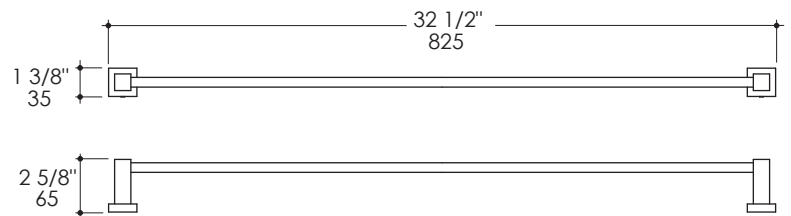

Kubista Towel Bar Item #4902L

Features:

- Wall-mount towel bar
- Brass construction
- Includes mounting hardware

Finish Options:

- CR - Polished Chrome
- NI - Brushed Nickel

Product Specifications:

Notes:

Drawings provided herein are meant to give the user an idea of the product and are not made to scale. The size in inches is rounded up to the nearest 1/16".