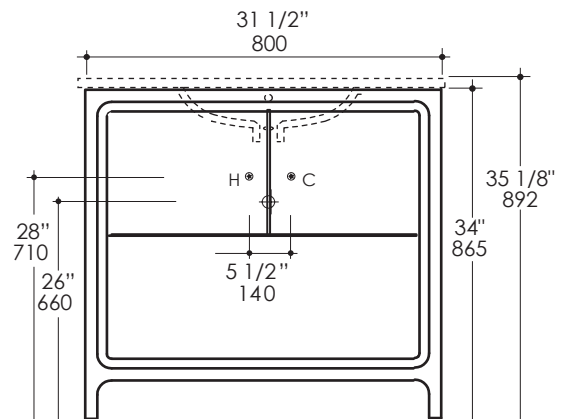

AQUATRE Vanity Item #8074C

Features:

- Free standing undercounter wood vanity
- Two doors and one drawer
- Soft close drawer slides and concealed European hinges
- Lavatory top # 8074 sold separately
- Customizable (please request a quote)
- Two-tone finishes are premium and must be specified in detail
- Handmade in USA
- Manufactured with low VOC finishes and wood from renewable forests

Recommended Accessories:

- Item #8074: Vanity top porcelain lavatory with an overflow
- Recommended oversized European drain (i.e. item #7100-12 or 7100-16OF)
- Finish options: White (-001)
- Faucet hole options: None, One, Two, or Three in 8" Spread

Product Specifications:

Notes:

Drawings provided herein are meant to give the user an idea of the product and are not made to scale. The size in inches is rounded up to the nearest 1/16". Slight variances can often occur with porcelain and woodwork. Therefore, LACAVA will not be held responsible for any cutouts, countertops, or furniture made without the actual product or template from LACAVA. Differences in color, grain, appearance and texture are inherent in all natural woodwork, and should be expected. Variances in these qualities are not deemed manufacturing defects, and will not be accepted as valid reasons to return or exchange any LACAVA woodwork. Plumbing specifications are only a guideline and may need to be altered based on the application. Product specifications are not binding to the manufacturer and can be changed without notice at any time. Please refer to your shipment for product final sizes.