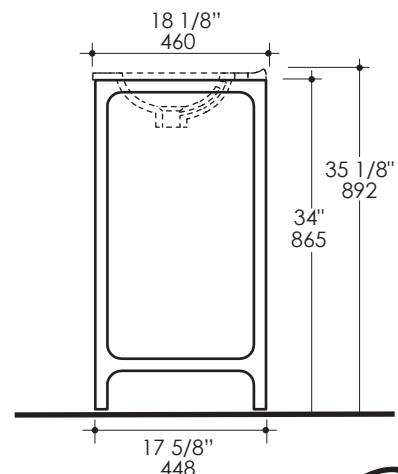

AQUATRE Vanity Item #8074C

Features:

- Free standing undercounter wood vanity
- Two doors and one drawer
- Soft close drawer slides and concealed European hinges
- Lavatory top # 8074 sold separately
- Customizable (please request a quote)
- Two-tone finishes are premium and must be specified in detail
- Handmade in USA
- Manufactured with low VOC finishes and wood from renewable forests

Recommended Accessories:

- Item #8074: Vanity top porcelain lavatory with an overflow
- Recommended oversized European drain (i.e. item #7100-12 or 7100-16OF)
- Finish options: White (-001)
- Faucet hole options: None, One, Two, or Three in 8" Spread

Product Specifications:

Notes:

Drawings provided herein are meant to give the user an idea of the product and are not made to scale. The size in inches is rounded up to the nearest 1/16". Slight variances can often occur with porcelain and woodwork. Therefore, LACAVA will not be held responsible for any cutouts, countertops, or furniture made without the actual product or template from LACAVA. Differences in color, grain, appearance and texture are inherent in all natural woodwork, and should be expected. Variances in these qualities are not deemed manufacturing defects, and will not be accepted as valid reasons to return or exchange any LACAVA woodwork. Plumbing specifications are only a guideline and may need to be altered based on the application. Product specifications are not binding to the manufacturer and can be changed without notice at any time. Please refer to your shipment for product final sizes.