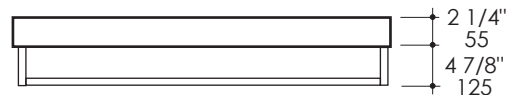

Product Specifications:

Notes:

Drawings provided herein are meant to give the user an idea of the product and are not made to scale. The size in inches is rounded up to the nearest 1/16". Slight variances can often occur with porcelain and woodwork. Therefore, LACAVA will not be held responsible for any cutouts, countertops, or furniture made without the actual product or template from LACAVA. Differences in color, grain, appearance and texture are inherent in all natural woodwork, and should be expected. Variances in these qualities are not deemed manufacturing defects, and will not be accepted as valid reasons to return or exchange any LACAVA woodwork. Plumbing specifications are only a guideline and may need to be altered based on the application.

Product specifications are not binding to the manufacturer and can be changed without notice at any time. Please refer to your shipment for product final sizes.

LACAVA is committed to the highest level of customer service. Please feel free to contact us at 1-888-522-2823 (toll free) or by email at info@lacava.com for technical assistance or any general inquiries.

Rev. 9-28-2017