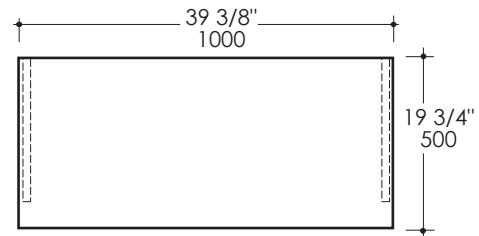

Product Specifications:

Notes:

Drawings provided herein are meant to give the user an idea of the product and are not made to scale. The size in inches is rounded up to the nearest 1/16". Slight variances can often occur with porcelain and woodwork. Therefore, LACAVA will not be held responsible for any cutouts, countertops, or furniture made without the actual product or template from LACAVA. Differences in color, grain, appearance and texture are inherent in all natural woodwork, and should be expected. Variances in these qualities are not deemed manufacturing defects, and will not be accepted as valid reasons to return or exchange any LACAVA woodwork. Plumbing specifications are only a guideline and may need to be altered based on the application.

Product specifications are not binding to the manufacturer and can be changed without notice at any time. Please refer to your shipment for product final sizes.

LACAVA is committed to the highest level of customer service. Please feel free to contact us at 1-888-522-2823 (toll free) or by email at info@lacava.com for technical assistance or any general inquiries.

Rev. 9-28-2017