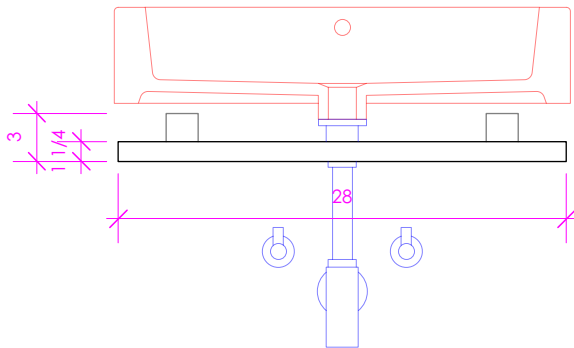

### FEATURES:

- WELDED METAL TOWEL BAR
- WALL MOUNTED
- USED BELOW 5468 SINK (SOLD SEPARATELY)
- PROUDLY HANDMADE IN THE USA