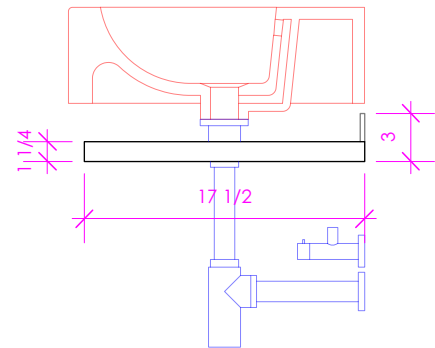

### FEATURES:

- WELDED METAL TOWEL BAR
- WALL MOUNTED
- USED BELOW 5468 SINK (SOLD SEPARATELY)
- PROUDLY HANDMADE IN THE USA