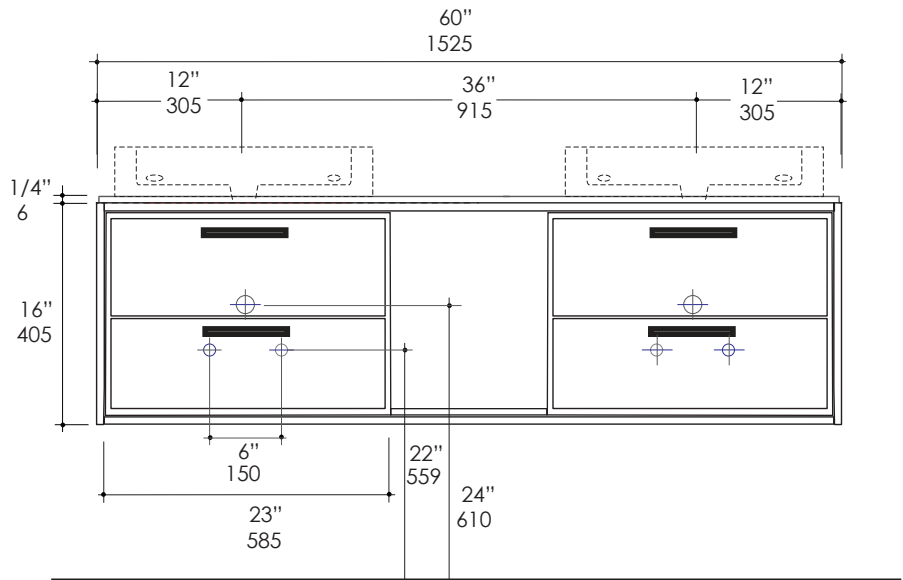

### Product Specifications:

Notes:  
 Drawings provided herein are meant to give the user an idea of the product and are not made to scale. The size in inches is rounded up to the nearest 1/16". Slight variances can often occur with porcelain and woodwork. Therefore, LACAVA will not be held responsible for any cutouts, countertops, or furniture made without the actual product or template from LACAVA. Differences in color, grain, appearance and texture are inherent in all natural woodwork, and should be expected. Variances in these qualities are not deemed manufacturing defects, and will not be accepted as valid reasons to return or exchange any LACAVA woodwork. Plumbing specifications are only a guideline and may need to be altered based on the application.  
 Product specifications are not binding to the manufacturer and can be changed without notice at any time. Please refer to your shipment for product final sizes.