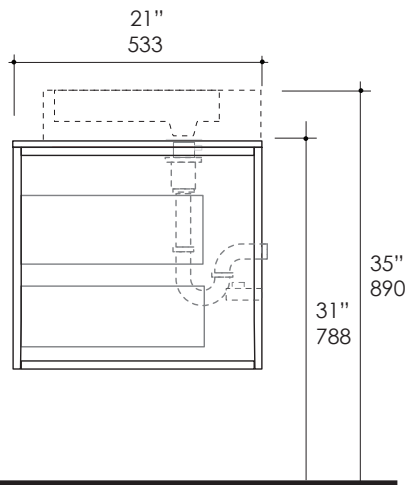

### Product Specifications:

Notes:  
 Drawings provided herein are meant to give the user an idea of the product and are not made to scale. The size in inches is rounded up to the nearest 1/16". Slight variances can often occur with porcelain and woodwork. Therefore, LACAVA will not be held responsible for any cutouts, countertops, or furniture made without the actual product or template from LACAVA. Differences in color, grain, appearance and texture are inherent in all natural woodwork, and should be expected. Variances in these qualities are not deemed manufacturing defects, and will not be accepted as valid reasons to return or exchange any LACAVA woodwork. Plumbing specifications are only a guideline and may need to be altered based on the application.  
 Product specifications are not binding to the manufacturer and can be changed without notice at any time. Please refer to your shipment for product final sizes.