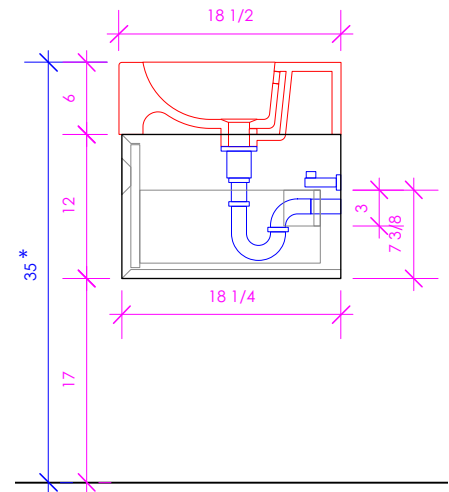

LACAVA

LUCE

LUC-W-40

* Recommended installation height
** Recommended plumbing location

FEATURES:

- WALL MOUNT VANITY
- TWO DRAWERS WITH SELF-CLOSE GLIDES
- INTERIOR DRAWERS STAINED TO REFLECT EXTERIOR FINISH
- MITER DETAILING ON EDGES AND DRAWER PULL
- USED WITH 5460 SINK (SOLD SEPARATELY)
- PROUDLY HANDMADE IN THE USA
- MANUFACTURED WITH LOW VOC FINISHES AND WOOD FROM RENEWABLE FORESTS