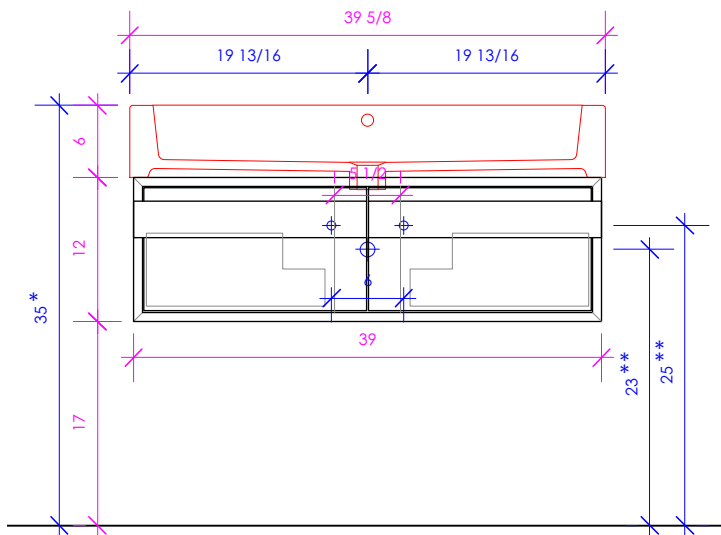

LACAVA

LUCE

LUC-W-40

* Recommended installation height
** Recommended plumbing location

FEATURES:

- WALL MOUNT VANITY
- TWO DRAWERS WITH SELF-CLOSE GLIDES
- INTERIOR DRAWERS STAINED TO REFLECT EXTERIOR FINISH
- MITER DETAILING ON EDGES AND DRAWER PULL
- USED WITH 5460 SINK (SOLD SEPARATELY)
- PROUDLY HANDMADE IN THE USA
- MANUFACTURED WITH LOW VOC FINISHES AND WOOD FROM RENEWABLE FORESTS