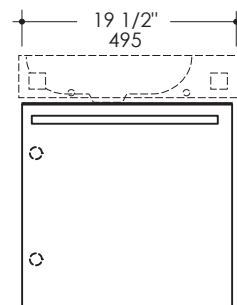

### Recommended Accesories:

- Item #2982: Porcelain washbasin without overflow
- Recommended oversized European drain (i.e. 7100-13)
- Mounting clips included
- Available in White (-001) only
- One faucet hole on right side
- Item #K920: door pull/towel bar made of stainless steel or brass
- Available in: 10 - Polished Stainless Steel, 21 - Brushed Stainless Steel, 44 - Matte Black, 51 - Brushed Brass

#### Notes:

Drawings provided herein are meant to give the user an idea of the product and are not made to scale. The size in inches is rounded up to the nearest 1/16". Slight variances can often occur with porcelain and woodwork. Therefore, LACAVA will not be held responsible for any cutouts, countertops, or furniture made without the actual product or template from LACAVA. Differences in color, grain, appearance and texture are inherent in all natural woodwork, and should be expected. Variances in these qualities are not deemed manufacturing defects, and will not be accepted as valid reasons to return or exchange any LACAVA woodwork. Plumbing specifications are only a guideline and may need to be altered based on the application. Product specifications are not binding to the manufacturer and can be changed without notice at any time. Please refer to your shipment for product final sizes.