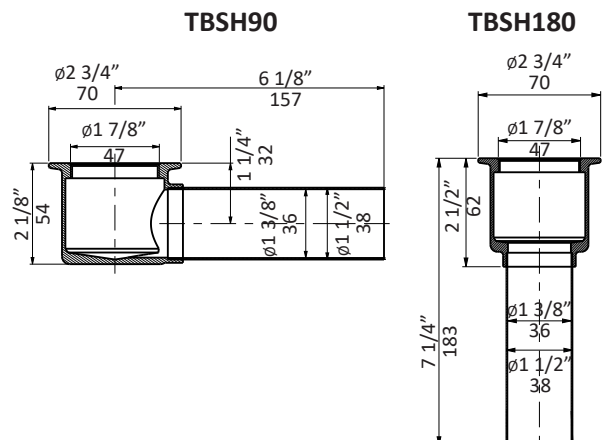

### Specifications:

<b>Installation:</b>	Freestanding
<b>Exterior Dimensions:</b>	66 1/4" w x 28 3/8" d x 23 3/8" h
<b>Material:</b>	Solid surface
<b>Water capacity</b>	112 gal.
<b>Weight:</b>	440 lbs.
<b>Overflow:</b>	Yes
<b>Finishes:</b>	001M - Matte white 001G - Gloss white
<b>Freight:</b>	Class 5

### Features:

- Solid surface soaking bathtub with overflow
- Includes brass click-clack drain assembly with decorative solid surface dome
- Freestanding installation

### Recommended Items:

- Furniture
  - TUB05-BR: Tub bridge in wood, 6" w, 30" d, 1 1/2" h
  - Available in: white (08), black (16), natural walnut (07)
- Trap connections
  - TBSH90 - L-shaped 90 degree brass tub shoe
  - TBSH180 - Straight down 180 degree brass tub shoe

LACAVA reserves the right to revise any dimension or information on this sheet without notice. Dimensions are nominal and may vary within an industry accepted tolerance of 1/4".  
 Drawings provided herein are meant to give the user an idea of the product and are not made to scale.  
 Revised: 8/5/2019