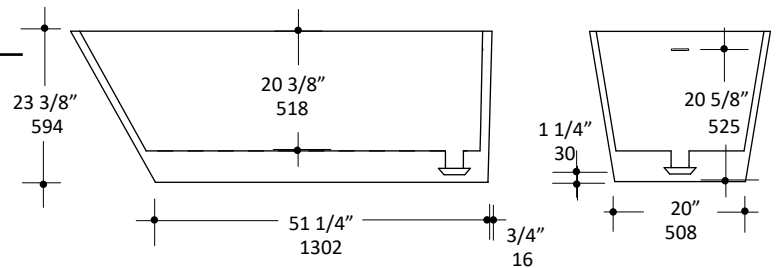

### Specifications:

<b>Installation:</b>	Freestanding
<b>Exterior Dimensions:</b>	66 1/4" w x 28 3/8" d x 23 3/8" h
<b>Material:</b>	Solid surface
<b>Water capacity</b>	112 gal.
<b>Weight:</b>	440 lbs.
<b>Overflow:</b>	Yes
<b>Finishes:</b>	001M - Matte white 001G - Gloss white
<b>Freight:</b>	Class 5

### Features:

- Solid surface soaking bathtub with overflow
- Includes brass click-clack drain assembly with decorative solid surface dome
- Freestanding installation

### Recommended Items:

- Furniture
  - TUB05-BR: Tub bridge in wood, 6" w, 30" d, 1 1/2" h
  - Available in: white (08), black (16), natural walnut (07)
- Trap connections
  - TBSH90 - L-shaped 90 degree brass tub shoe
  - TBSH180 - Straight down 180 degree brass tub shoe

LACAVA reserves the right to revise any dimension or information on this sheet without notice. Dimensions are nominal and may vary within an industry accepted tolerance of 1/4".  
 Drawings provided herein are meant to give the user an idea of the product and are not made to scale.  
 Revised: 8/5/2019