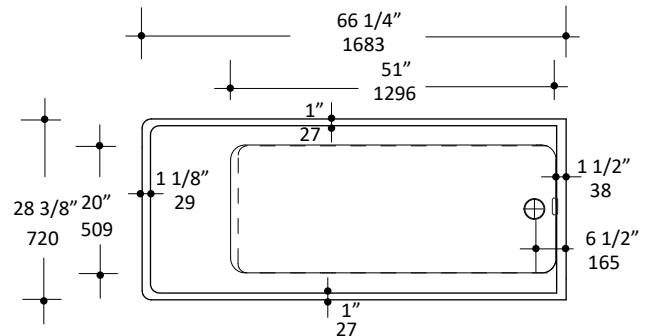

### Specifications:

<b>Installation:</b>	Freestanding
<b>Exterior Dimensions:</b>	66 1/4" w x 28 3/8" d x 23 3/8" h
<b>Material:</b>	Solid surface
<b>Water capacity</b>	112 gal.
<b>Weight:</b>	440 lbs.
<b>Overflow:</b>	Yes
<b>Finishes:</b>	001M - Matte white 001G - Gloss white
<b>Freight:</b>	Class 5

### Features:

- Solid surface soaking bathtub with overflow
- Includes brass click-clack drain assembly with decorative solid surface dome
- Freestanding installation

### Recommended Items:

- Furniture
  - TUB05-BR: Tub bridge in wood, 6" w, 30" d, 1 1/2" h
  - Available in: white (08), black (16), natural walnut (07)
- Trap connections
  - TBSH90 - L-shaped 90 degree brass tub shoe
  - TBSH180 - Straight down 180 degree brass tub shoe

LACAVA reserves the right to revise any dimension or information on this sheet without notice. Dimensions are nominal and may vary within an industry accepted tolerance of 1/4".  
 Drawings provided herein are meant to give the user an idea of the product and are not made to scale.  
 Revised: 8/5/2019