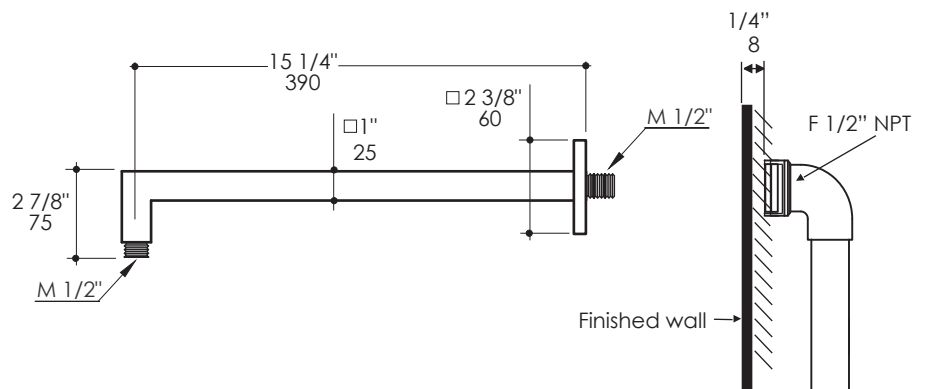

### Features:

- Wall-mount shower arm with square flange
- Brass construction
- Shower head sold separately
- Weight: 1 lb.

### Recommended Accessories:

- Item #W1064: Tilting square 4" rain shower head
- Item #W1068: Tilting square 6" rain shower head
- Item #W1070: Tilting square 8" rain shower head

### Notes:

Drawings provided herein are meant to give the user an idea of the product and are not made to scale. The size in inches is rounded up to the nearest 1/16".

LACAVA is committed to the highest level of customer service. Please feel free to contact us at 1-888-522-2823 (toll free) or by email at [info@lacava.com](mailto:info@lacava.com) for technical assistance or any general inquiries.