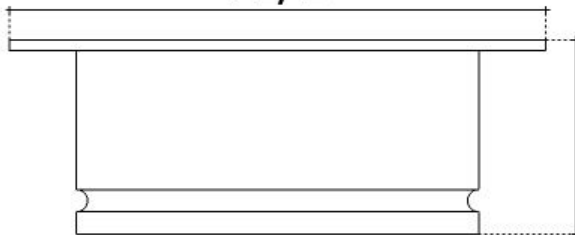

D073 (Stainless)

HERRINGBONE DISPOSAL FLANGE
WITH DECORATIVE BASKET STRAINER

DETAILS

Stainless Steel Construction
Specify Finish Options
Basket with Twist Nut

DRAIN SIZE

3.5" Standard Kitchen Drain, No Overflow

Shown in PS

AVAILABLE FINISHES

	PS	Polished Smooth Stainless Steel
	SS	Satin Smooth Stainless Steel
	PH	Polished Hammered Stainless Steel
	SH	Satin Hammered Stainless Steel

4 1/2"

1 5/8"

INSTALLATION

We recommend consulting a professional if you are unfamiliar with installing bathroom fixtures and plumbing. Linkasink accepts no liability for any damage to the floor, walls, plumbing, or personal injury during installation.

CARE

Use mild soap and water for everyday cleaning. Avoid any harsh abrasives, chemicals, and acidic cleaning products. A soft toothbrush may be used for more thorough cleaning, but be careful not to damage the plated finish. A paste wax may be applied periodically to protect the finish and help with water spotting.

WARRANTY

Linkasink warranties our product to be free from manufacturing defect for the life of the product. Warranty does not cover improper care, neglect or abuse.

DIMENSIONS WILL VARY

DO NOT use this sheet as a guide for countertop cuts. Due to the handmade nature of each product, templates are not provided.