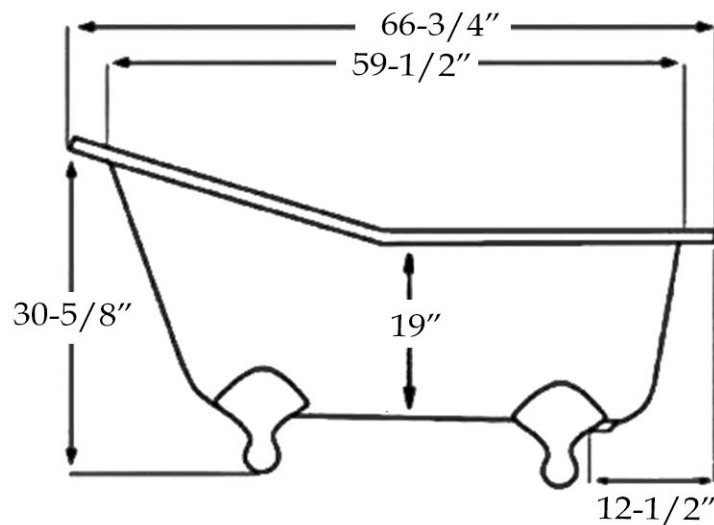

MAIDSTONE

[www.MaidstoneSupply.com](http://www.MaidstoneSupply.com)

Slipper Clawfoot Tub with Round Rim

Part No: 1202SL67-0

Volume: 46 gal      Weight: 66 lbs      Water Depth: 13"

Contact Maidstone for additional information and specifications. For complete warranty information and a list of dealers visit [www.MaidstoneSupply.com](http://www.MaidstoneSupply.com). All products and specifications are subject to change without notice. Maidstone is not responsible for typographical and/or dimensional errors. Typographical errors are subject to correction.

Note: Rough-in dimensions may vary +/- 1/2" and are subject to change. No responsibility is assumed by Maidstone.