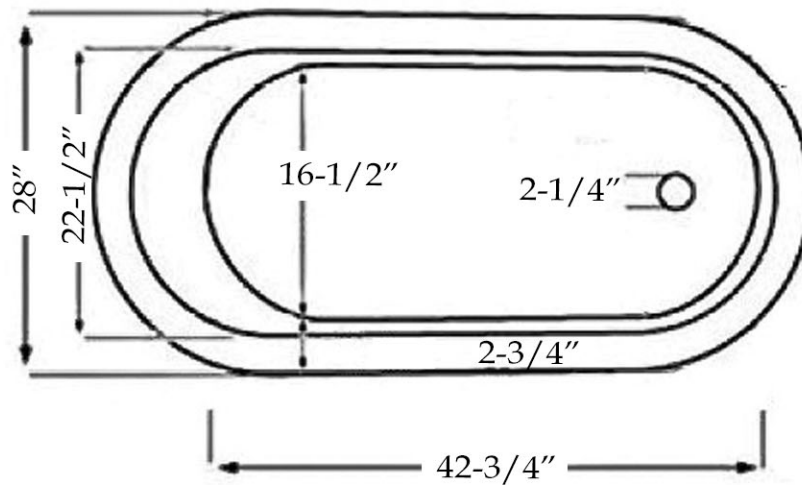

MAIDSTONE

[www.MaidstoneSupply.com](http://www.MaidstoneSupply.com)

Slipper Clawfoot Tub with Round Rim

Part No: 1202SL67-0

Volume: 46 gal      Weight: 66 lbs      Water Depth: 13"

Contact Maidstone for additional information and specifications. For complete warranty information and a list of dealers visit [www.MaidstoneSupply.com](http://www.MaidstoneSupply.com). All products and specifications are subject to change without notice. Maidstone is not responsible for typographical and/or dimensional errors. Typographical errors are subject to correction.

Note: Rough-in dimensions may vary +/- 1/2" and are subject to change. No responsibility is assumed by Maidstone.