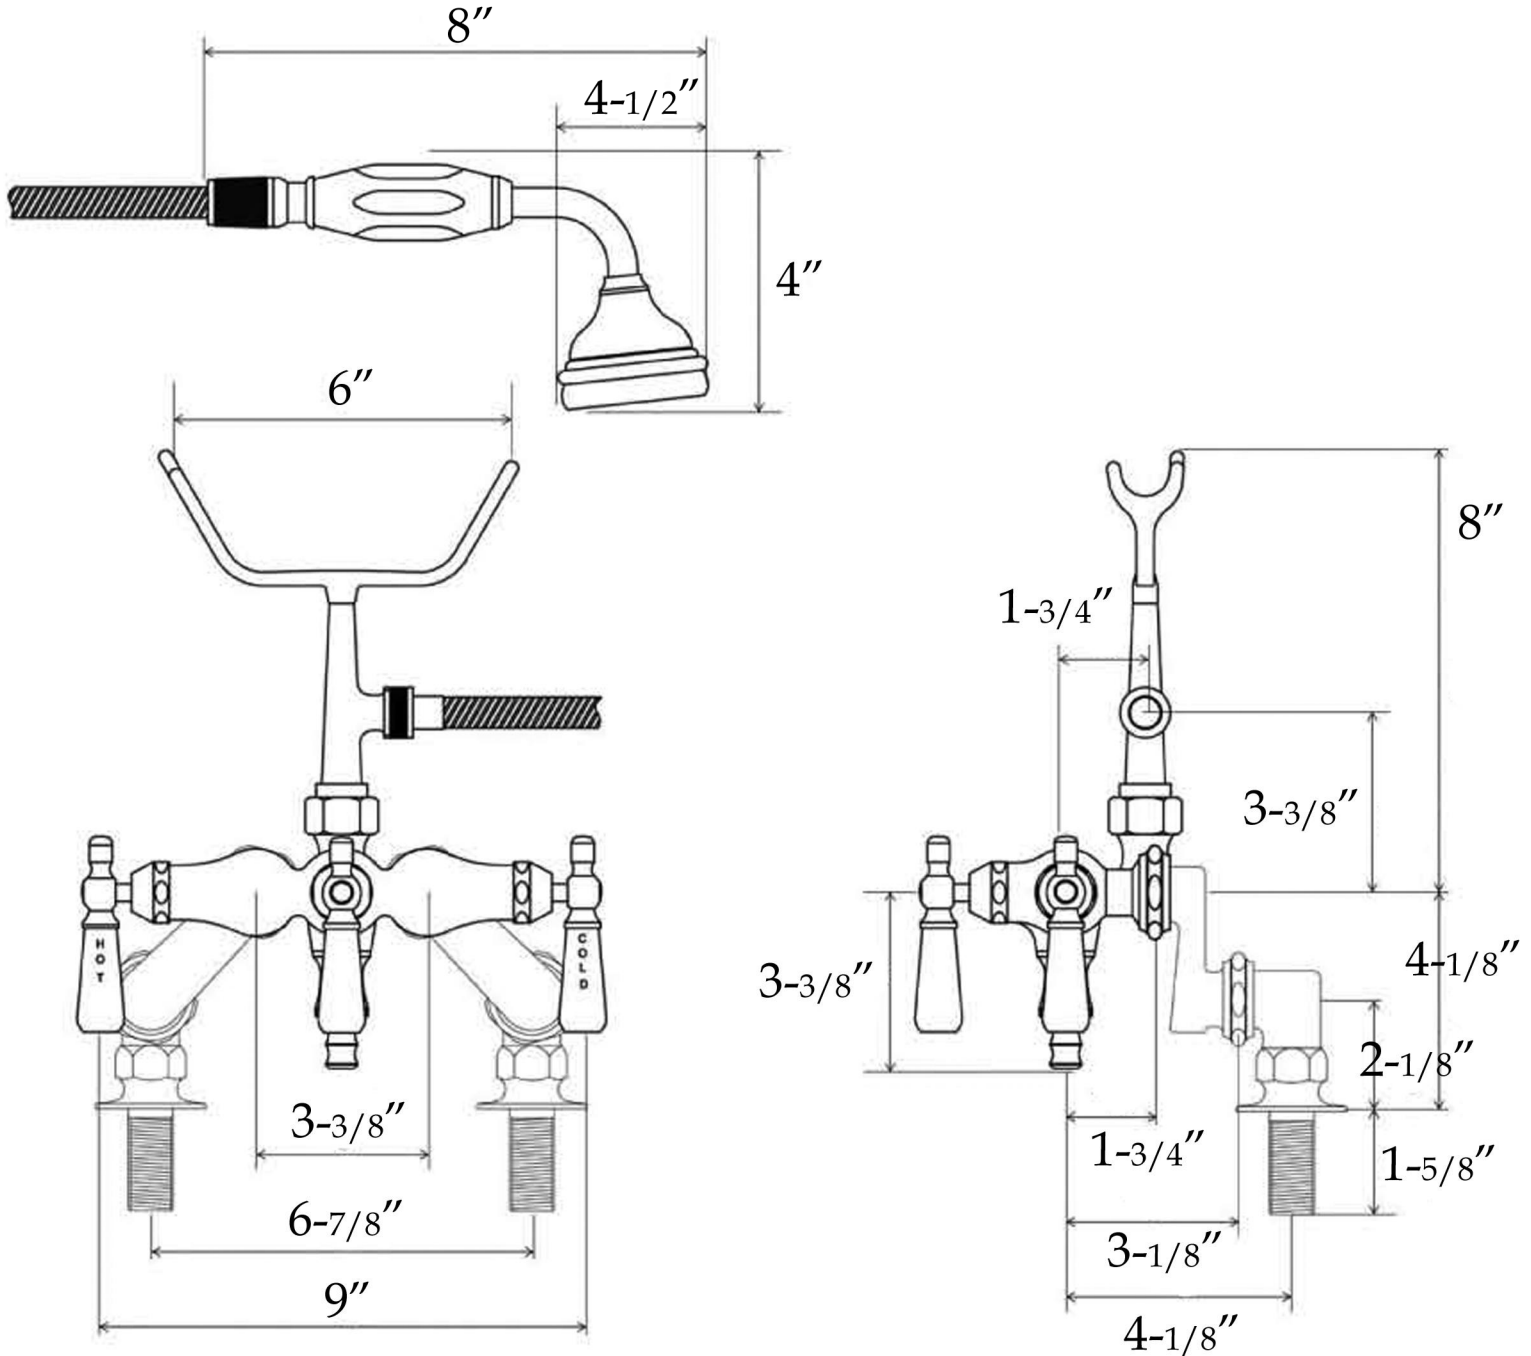

MAIDSTONE

www.MaidstoneSupply.com

Rim Mount Tub Faucet

Part No:121-DSR1-1PL

Contact Maidstone for additional information and specifications. For complete warranty information and a list of dealers visit www.MaidstoneSupply.com. All products and specifications are subject to change without notice. Maidstone is not responsible for typographical and/or dimensional errors. Typographical errors are subject to correction.

Note: Rough-in dimensions may vary +/- 1/2" and are subject to change. No responsibility is assumed by Maidstone.