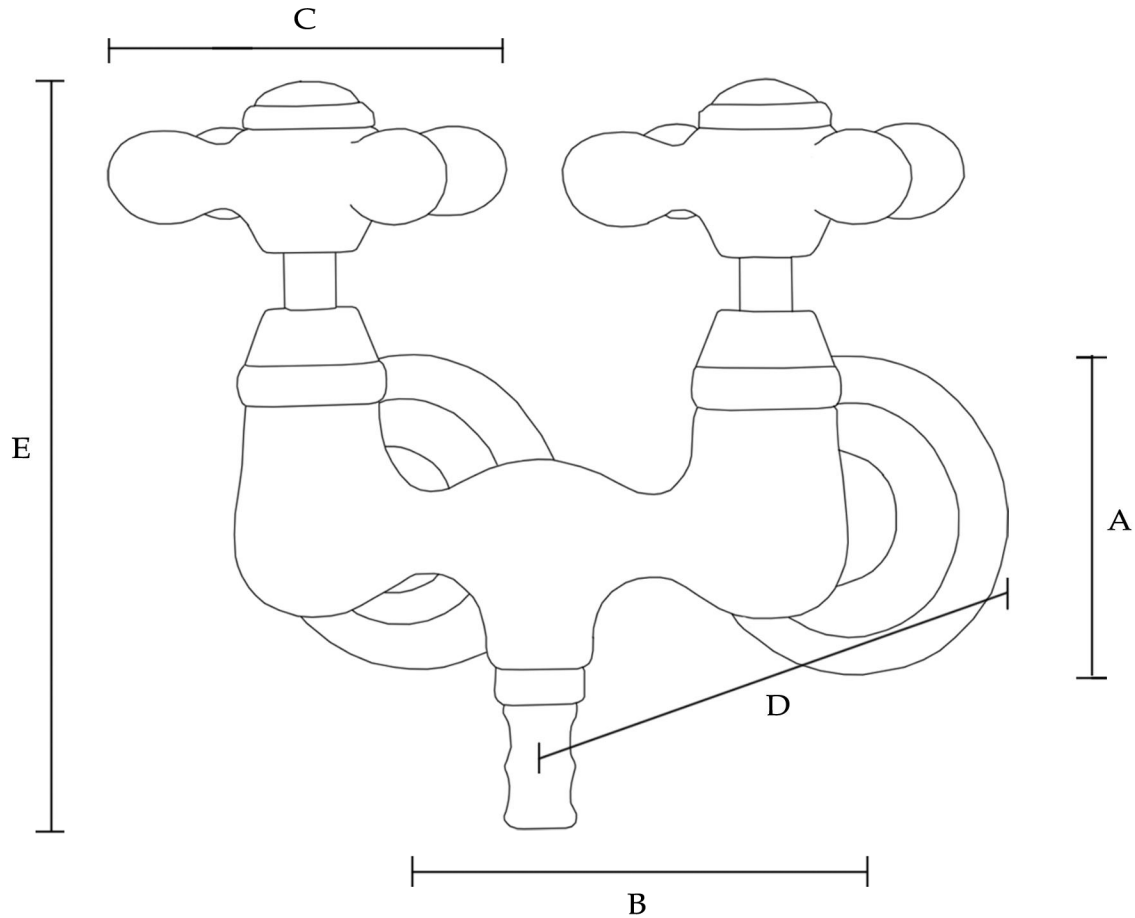

MAIDSTONE

www.MaidstoneSupply.com

Clawfoot Tub Faucet

Part No:121-DSW1-2MC

(A) Base: 2-1/2" OD	(C) Handle: 2-1/2" L	(E) Total Height: 5-1/4" H
(B) Centers: 3-3/8" W	(D) Spout: 1-1/2" Reach	Flow Rate: 7 gal/min

Note: Rough-in dimensions may vary +/- 1/2" and are subject to change. No responsibility is assumed by Maidstone.