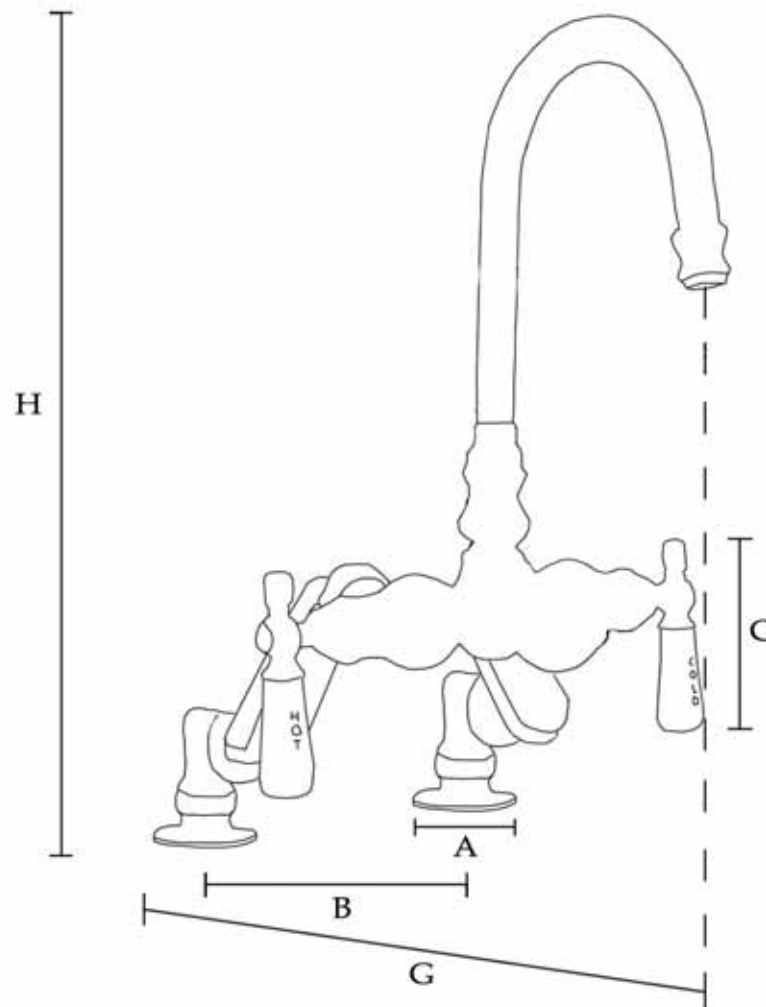

MAIDSTONE

www.MaidstoneSupply.com

Deck Mount Gooseneck Clawfoot Tub Faucet

Part No:121-GSR2-1ML

(A) Base: 2" OD	(C) Handle: 3 1/2" L	(H) Total Height: N/A
(B) Centers: 3" - 9" W	(G) Spout: 9" Reach	Flow Rate: 7 gal/min

Note: Rough-in dimensions may vary +/- 1/2" and are subject to change. No responsibility is assumed by Maidstone.