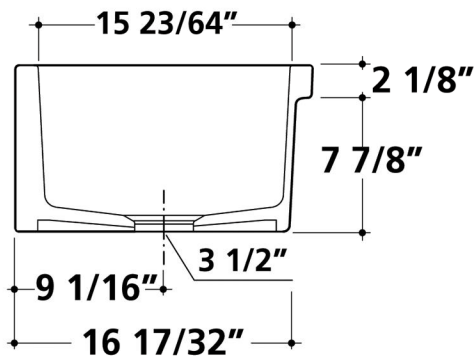

MAIDSTONE

www.MaidstoneSupply.com

Fireclay Fluted Sink - Hollow

Part No:139-SB8

Approximate Measurements

Contact Maidstone for additional information and specifications. For complete warranty information and a list of dealers visit www.MaidstoneSupply.com. All products and specifications are subject to change without notice. Maidstone is not responsible for typographical and/or dimensional errors. Typographical errors are subject to correction.

Note: Rough-in dimensions may vary +/- 1/2" and are subject to change. No responsibility is assumed by Maidstone.