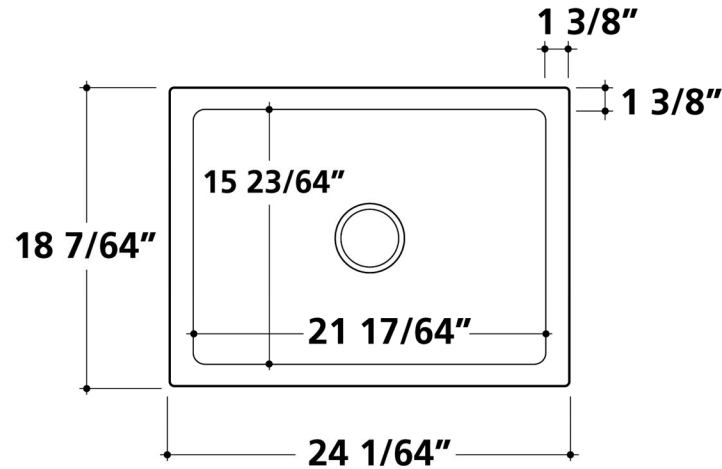

MAIDSTONE

www.MaidstoneSupply.com

Fireclay Fluted Sink - Hollow

Part No:139-SB8

Approximate Measurements

Contact Maidstone for additional information and specifications. For complete warranty information and a list of dealers visit www.MaidstoneSupply.com. All products and specifications are subject to change without notice. Maidstone is not responsible for typographical and/or dimensional errors. Typographical errors are subject to correction.

Note: Rough-in dimensions may vary +/- 1/2" and are subject to change. No responsibility is assumed by Maidstone.