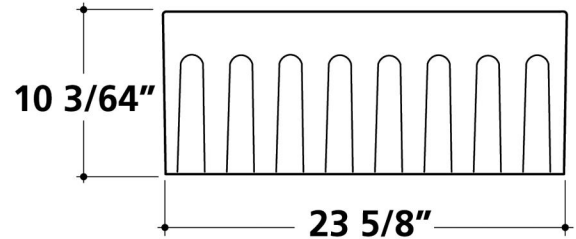

MAIDSTONE

www.MaidstoneSupply.com

Fireclay Fluted Sink - Hollow

Part No:139-SB8

Approximate Measurements

Contact Maidstone for additional information and specifications. For complete warranty information and a list of dealers visit www.MaidstoneSupply.com. All products and specifications are subject to change without notice. Maidstone is not responsible for typographical and/or dimensional errors. Typographical errors are subject to correction.

Note: Rough-in dimensions may vary +/- 1/2" and are subject to change. No responsibility is assumed by Maidstone.