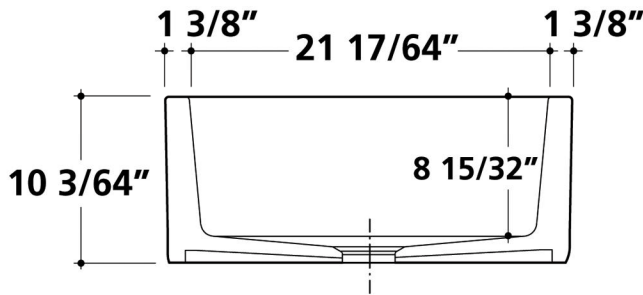

MAIDSTONE

www.MaidstoneSupply.com

Fireclay Fluted Sink - Hollow

Part No:139-SB8

Approximate Measurements

Contact Maidstone for additional information and specifications. For complete warranty information and a list of dealers visit www.MaidstoneSupply.com. All products and specifications are subject to change without notice. Maidstone is not responsible for typographical and/or dimensional errors. Typographical errors are subject to correction.

Note: Rough-in dimensions may vary +/- 1/2" and are subject to change. No responsibility is assumed by Maidstone.