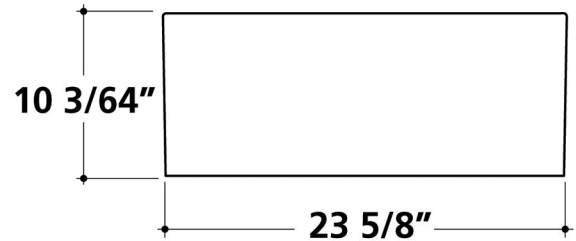

MAIDSTONE

www.MaidstoneSupply.com

Fireclay Fluted Sink - Hollow

Part No:139-SB8

Approximate Measurements

Contact Maidstone for additional information and specifications. For complete warranty information and a list of dealers visit www.MaidstoneSupply.com. All products and specifications are subject to change without notice. Maidstone is not responsible for typographical and/or dimensional errors. Typographical errors are subject to correction.

Note: Rough-in dimensions may vary +/- 1/2" and are subject to change. No responsibility is assumed by Maidstone.