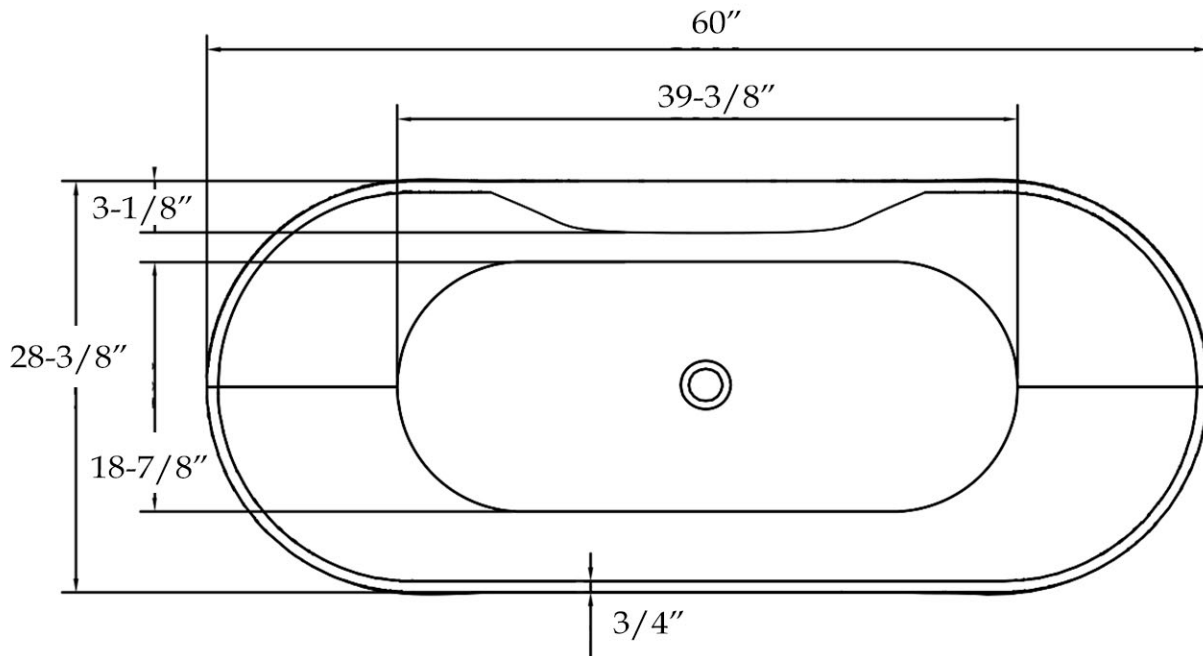

## Acrylic Contemporary Tub

Part No: 22072

Contact Maidstone for additional information and specifications. For complete warranty information and a list of dealers visit [www.MaidstoneSupply.com](http://www.MaidstoneSupply.com). All products and specifications are subject to change without notice. Maidstone is not responsible for typographical and/or dimensional errors. Typographical errors are subject to correction.

Note: Rough-in dimensions may vary +/- 1/2" and are subject to change. No responsibility is assumed by Maidstone.