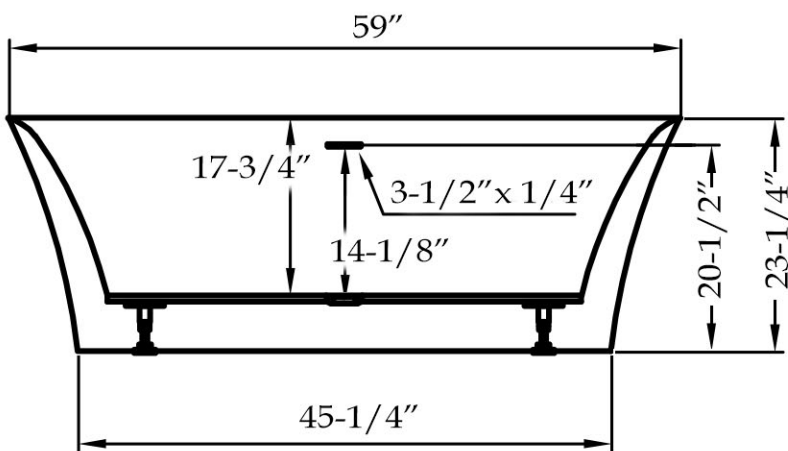

# MAIDSTONE

www.MaidstoneSupply.com

Acrylic Contemporary Tub Part No: 220DB59

Volume: 56 gal      Weight: 75 lbs

Contact Maidstone for additional information and specifications. For complete warranty information and a list of dealers visit [www.MaidstoneSupply.com](http://www.MaidstoneSupply.com). All products and specifications are subject to change without notice. Maidstone is not responsible for typographical and/or dimensional errors. Typographical errors are subject to correction.

Note: Rough-in dimensions may vary  $\pm 1/2\text{'}$  and are subject to change. No responsibility is assumed by Maidstone.