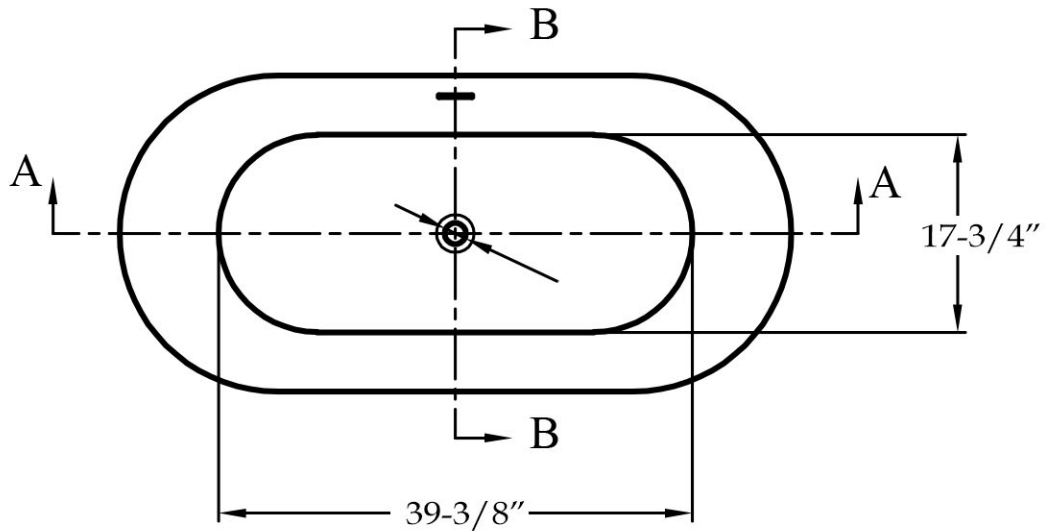

# MAIDSTONE

www.MaidstoneSupply.com

Acrylic Contemporary Tub Part No: 220DB59

Volume: 56 gal      Weight: 75 lbs

Contact Maidstone for additional information and specifications. For complete warranty information and a list of dealers visit [www.MaidstoneSupply.com](http://www.MaidstoneSupply.com). All products and specifications are subject to change without notice. Maidstone is not responsible for typographical and/or dimensional errors. Typographical errors are subject to correction.

Note: Rough-in dimensions may vary  $\pm 1/2\text{'}$  and are subject to change. No responsibility is assumed by Maidstone.