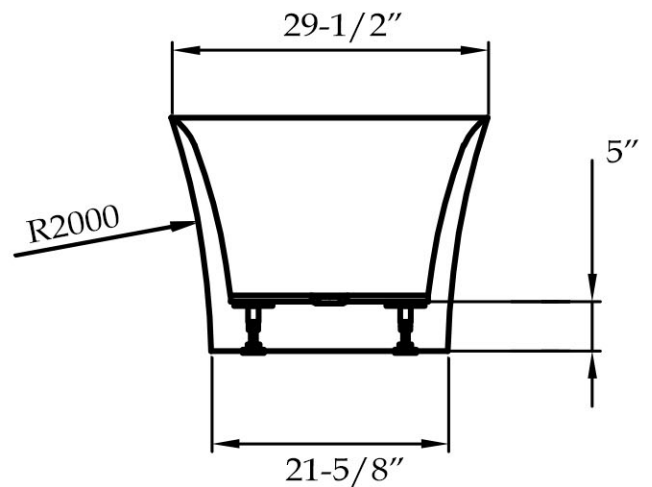

# MAIDSTONE

www.MaidstoneSupply.com

Acrylic Contemporary Tub Part No: 220DB59

Volume: 56 gal      Weight: 75 lbs

Contact Maidstone for additional information and specifications. For complete warranty information and a list of dealers visit [www.MaidstoneSupply.com](http://www.MaidstoneSupply.com). All products and specifications are subject to change without notice. Maidstone is not responsible for typographical and/or dimensional errors. Typographical errors are subject to correction.

Note: Rough-in dimensions may vary  $\pm 1/2\text{'}$  and are subject to change. No responsibility is assumed by Maidstone.