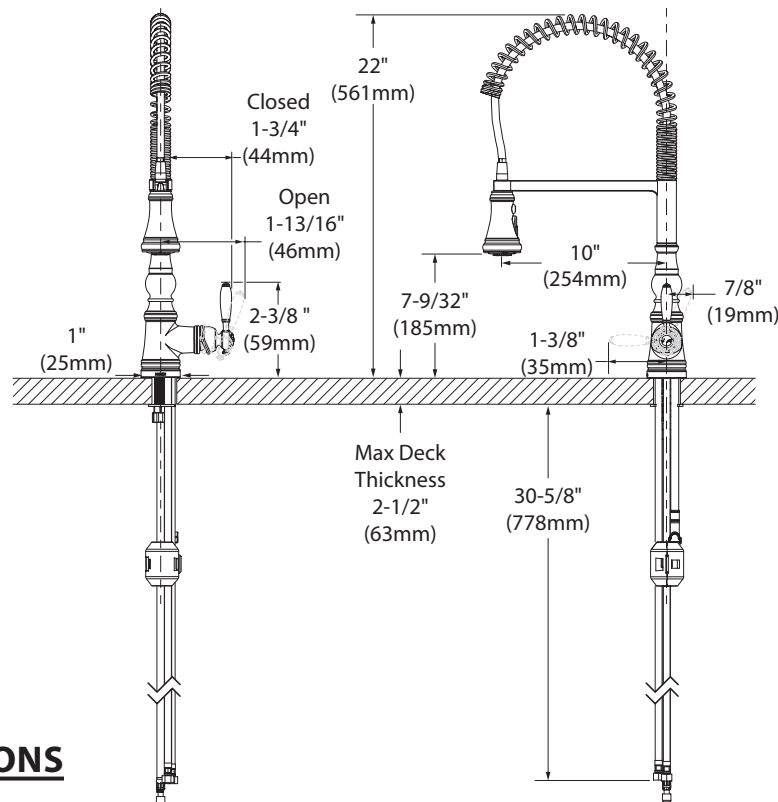

FAUCET DESCRIPTION

- Pulldown system offers smooth operation, easy movement and secure docking
- Metal construction with various finishes identified by suffix
- Quick connect installation - Duralock™
- Power Boost™ spray technology
- Pulldown spray with 68" braided hose
- Flexible supply lines with 3/8" compression fittings
- High arc spout provides height and reach to fill or clean large pots while pulldown wand provides the maneuverability for cleaning or rinsing
- Faucet designed for handle to be mounted on right side

Visit www.moen.com/support for complete details and limitations

Weymouth®
Single Handle Pre-Rinse Spring
Pulldown Kitchen Faucet

Models: S73104 series

NOTE: this faucet is designed to be installed through 1 hole, 1-1/2" (38mm) min. dia.

CRITICAL DIMENSIONS

(DO NOT SCALE)