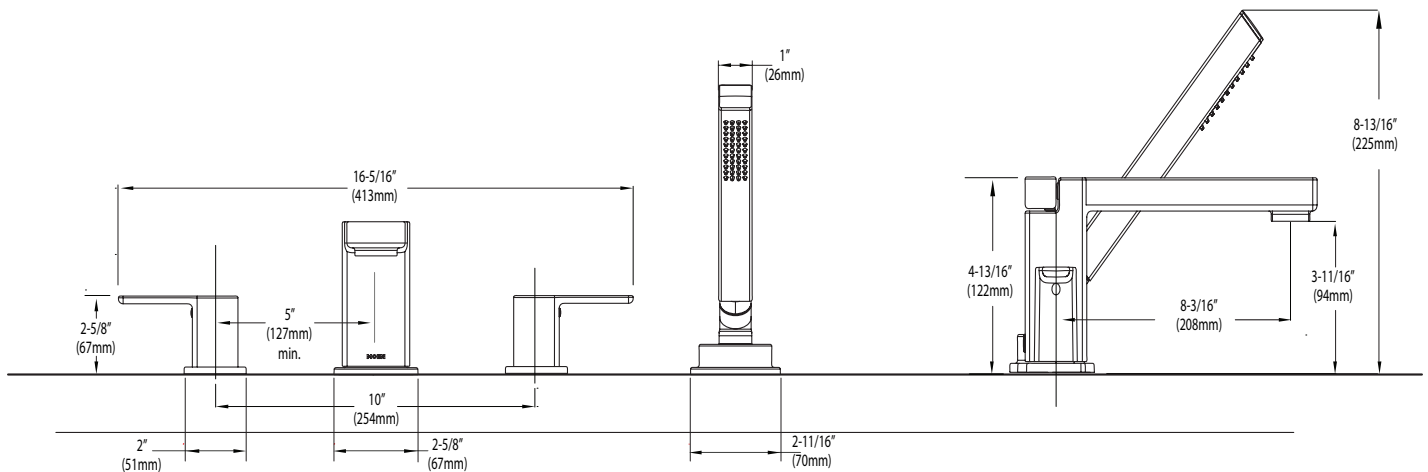

90 degree™ Two-Handle Roman Tub Faucet Trim w/Built In Diverter Valve

Models: TS914 series

Valves: 9992, 9993

Handshower S3879EP

CRITICAL DIMENSIONS

(DO NOT SCALE)