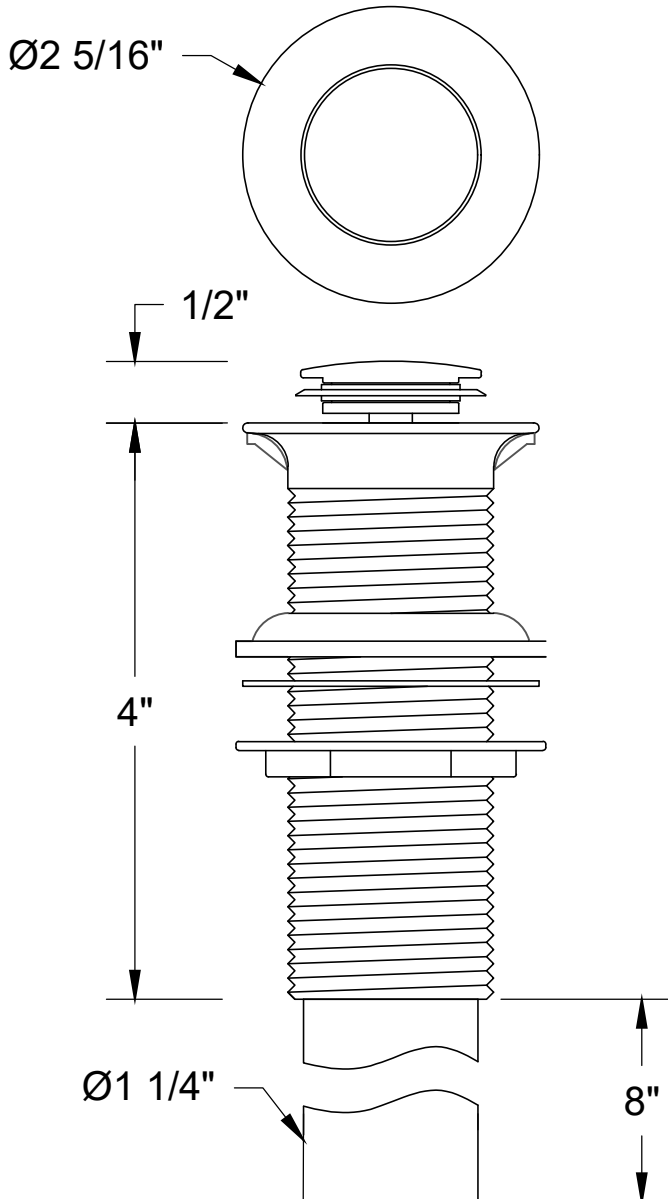

MT742

EZ-CLICK™ SOFT TOUCH ROUND LAVATORY DRAIN WITHOUT OVERFLOW

SPECIFICATION SHEET

A McAlpine Company

Mountain

Plumbing Products

- FEATURES EZ-CLICK™ SOFT TOUCH POP-UP MECHANISM
- FOR USE WITH Ø1 1/2" DRAIN OPENING
- INTENDED FOR SINKS WITHOUT OVERFLOW
- Ø1 1/4" TAILPIECE IS REMOVABLE
- ENTIRE DRAIN AND TAILPIECE ARE FINISHED FOR EXPOSED APPLICATIONS
- LIFETIME WARRANTY ON POP-UP MECHANISM

- MT326TP - Ø1 1/4" x 12" TAILPIECE (SOLD SEPARATELY)
- MT328SJ - Ø1 1/4" x 8" SLIP JOINT EXTENSION (SOLD SEPARATELY)

WARRANTY

FOR WARRANTY INFO PLEASE VISIT WWW.MOUNTAINPLUMBING.COM/PAGE/RESOURCES/WARRANTY