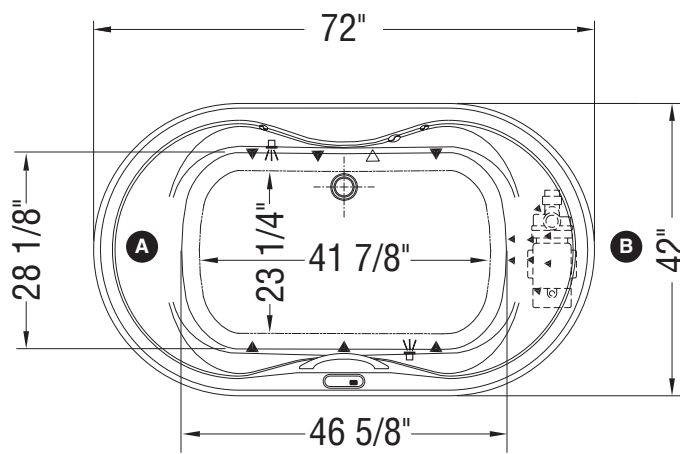

WHIRLPOOL SYSTEM

AIR SYSTEM

Note: Air / whirlpool backjets on same side as blower / pump

- (▲): Indicates whirlpool jets positioning
- (△): Indicates suction positioning
- (●): Indicates airjets positioning
- (⚡): Indicates chromatherapy light positioning
- (A): Specify blower and/or pump location when ordering
- (B): Specify standard grab bar positioning

Bathtub base includes anti-vibration Neutra-Phone leg supports (not shown).

All dimensions are approximate. Structure measurements must be verified against the unit to ensure proper fit.