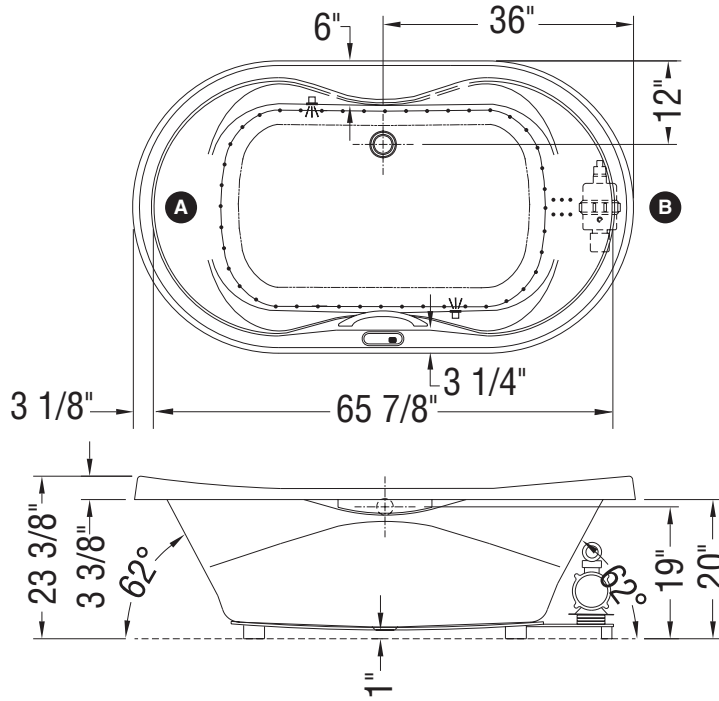

WHIRLPOOL SYSTEM

AIR SYSTEM

Note: Air / whirlpool backjets on same side as blower / pump

- (▲): Indicates whirlpool jets positioning
- (△): Indicates suction positioning
- (●): Indicates airjets positioning
- (⚡): Indicates chromatherapy light positioning
- (A): Specify blower and/or pump location when ordering
- (B): Specify standard grab bar positioning

Bathtub base includes anti-vibration Neutra-Phone leg supports (not shown).

All dimensions are approximate. Structure measurements must be verified against the unit to ensure proper fit.