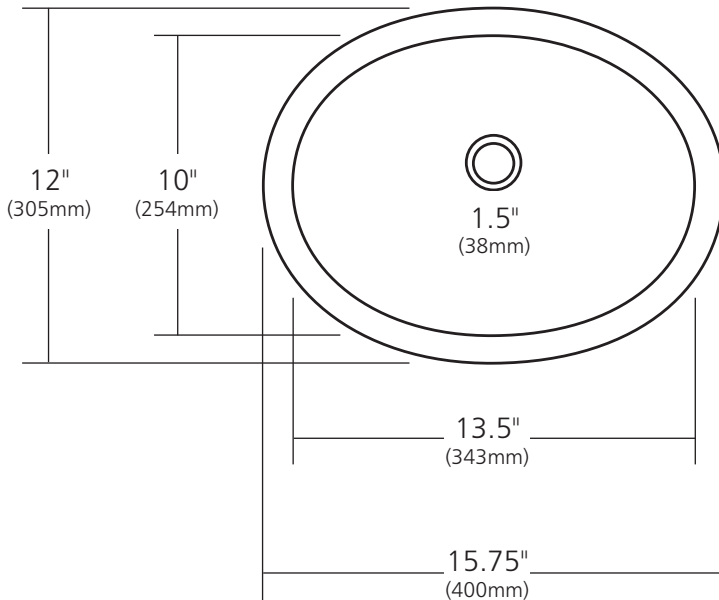

SPECIFICATIONS

BABY CLASSIC

- CPS238- Antique
- CPS538- Brushed Nickel
- CPS438- Polished Copper
- CPS838- Polished Nickel

PRODUCT DETAILS

- 15.75" x 12" x 5" OD (400mm x 305mm x 127mm)
- 13.5" x 10" x 4.5" ID (343mm x 254mm x 114mm)
- Hand hammered 18 gauge recycled copper
- 1.5" (38mm) drain opening
- Dimensions are not exact and may vary $\pm 1/2"$ (13mm)

- UPC/cUPC compliant
- **ADA**  COMPLIANT

IMPORTANT

Due to the handcrafted nature of this product, it will vary in finish, texture, hammering, and other details. Dimensions may vary up to 1/2" (13mm). We strongly recommend waiting for the actual product before making any installation cuts.