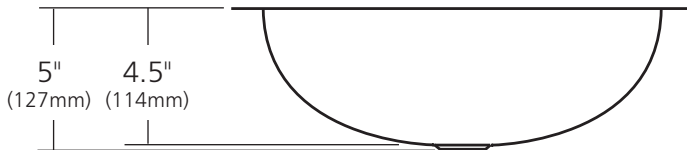

SPECIFICATIONS

BABY CLASSIC

- CPS238- Antique
- CPS538- Brushed Nickel
- CPS438- Polished Copper
- CPS838- Polished Nickel

PRODUCT DETAILS

- 15.75" x 12" x 5" OD (400mm x 305mm x 127mm)
- 13.5" x 10" x 4.5" ID (343mm x 254mm x 114mm)
- Hand hammered 18 gauge recycled copper
- 1.5" (38mm) drain opening
- Dimensions are not exact and may vary $\pm 1/2"$ (13mm)

- UPC/cUPC compliant
- **ADA**  COMPLIANT

IMPORTANT

Due to the handcrafted nature of this product, it will vary in finish, texture, hammering, and other details. Dimensions may vary up to 1/2" (13mm). We strongly recommend waiting for the actual product before making any installation cuts.