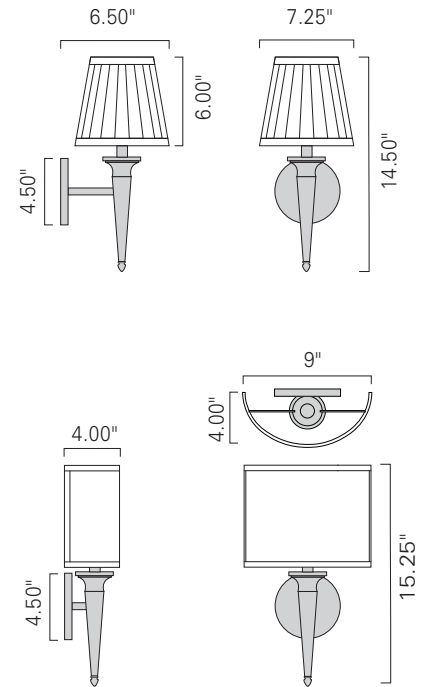

# Norwell Lighting

Product Name **Georgetown & Georgetown ADA**  
 Model Number **8212, 8213**  
 Project Name \_\_\_\_\_  
 Fixture Type \_\_\_\_\_ Quantity \_\_\_\_\_

Brushed Nickel (BN)

Polished Nickel (PN)

Georgetown - 8212 White Pleated Shade (WS)

Georgetown ADA Sconce - 8213  
 Polished Nickel (PN)  
 White Shade (WS)

Product Name / Model / Dimensions				Finish Options	Shade	Lamping Options
Georgetown - 8212 Georgetown ADA Sconce - 8213				<b>Standard</b> Brushed Nickel (BN) Polished Nickel (PN)	<b>Standard</b> White Pleated Shade (WS)  <b>ADA</b> White Curved Shade (WS)	<b>Standard</b> Incandescent (IN) (1) 60 Watt Max Candelabra
	Height	Width	Projection			
8212	14.50"	6.50"	7.25"			
8213	15.25"	9.00"	4.00"			
Backplate						
Diameter						
4.50"						