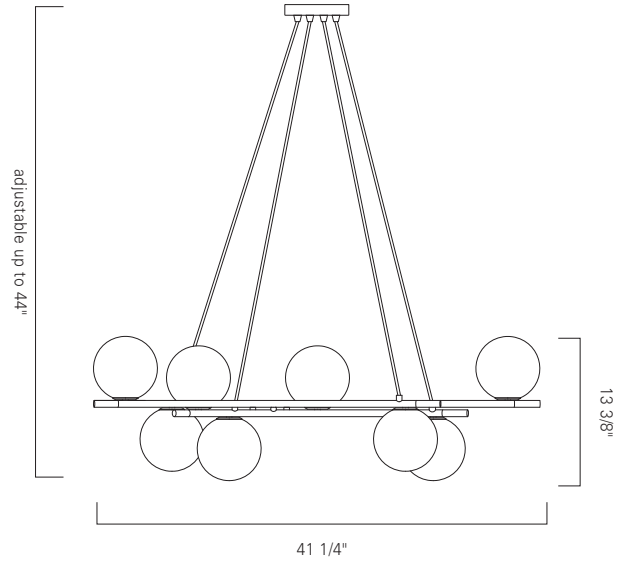

Norwell Lighting

Product Name **Perch Chandelier**
 Model Number **9680**
 Project Name _____
 Fixture Type _____ Quantity _____

Perch Chandelier
9680-SB-OP
 Satin Brass (SB)
 Opal Glass (OP)

Perch Chandelier
9680-ADB-OP
 Acid Dipped Black (ADB)
 Opal Glass (OP)

Also available in a Perch Sconce.
 See 9681 technical sheet

INC

| Product Name / Model / Dimensions | | | | Finish Options | Glass | Lamping Options |
|-----------------------------------|--------|---------|-------------------------------------|---|--|--|
| Perch Chandelier - 9680 | | | | Standard Acid Dipped Black (ADB) Satin Brass (SB) | Standard Opal Glass (OP) 6" diameter | Standard Incandescent (8) 40W Candelabra |
| | Height | Width | Overall Height | | | |
| 9680 | 44" | 41 1/4" | hanging height adjustable up to 44" | | | |
| Canopy 6" diameter | | | | | | |