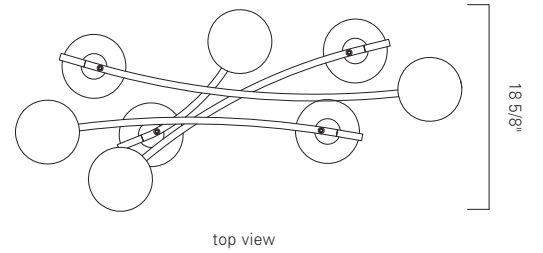

Norwell Lighting

Product Name **Perch Chandelier**
 Model Number **9680**
 Project Name _____
 Fixture Type _____ Quantity _____

Perch Chandelier
9680-SB-OP
 Satin Brass (SB)
 Opal Glass (OP)

Perch Chandelier
9680-ADB-OP
 Acid Dipped Black (ADB)
 Opal Glass (OP)

Also available in a Perch Sconce.
 See 9681 technical sheet

INC

| Product Name / Model / Dimensions | | | | Finish Options | Glass | Lamping Options |
|-----------------------------------|--------|---------|-------------------------------------|---|--|--|
| Perch Chandelier - 9680 | | | | Standard Acid Dipped Black (ADB) Satin Brass (SB) | Standard Opal Glass (OP) 6" diameter | Standard Incandescent (8) 40W Candelabra |
| | Height | Width | Overall Height | | | |
| 9680 | 44" | 41 1/4" | hanging height adjustable up to 44" | | | |
| Canopy 6" diameter | | | | | | |