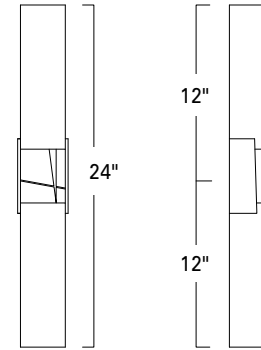

# Artemis LED

9755 - 24"  
9756 - 36"

Project Name \_\_\_\_\_

Fixture Type \_\_\_\_\_

Quantity \_\_\_\_\_

Norwell | Lighting

I L E X

Custom Metalcraft

Artemis 24"  
9755-CH-MA

Artemis 36"  
9756-CH-MA

Artemis 24"  
9755-MB-MA

Artemis 36"  
9756-SB-MA

9755

9756

LED- ADA

Product Name / Model / Dimensions				Mounting*	Diffuser Options	Finish Options	Lamping Options
Artemis 24" - 9755 Artemis 36" - 9756				<b>Standard</b> Wall Mount / WM Horizontal or Vertical  *Requires a single gang electrical box, aligned with the length of the fixture	<b>Standard</b> Matte Acrylic / MA 9755: (2) 10.25" L x 3.25" W 9756: (2) 16.25" L x 3.25" W	<b>Standard</b> Chrome / CH Matte Black / MB Satin Brass / SB	<b>Standard</b> LED / LED 9755 2000lm, 3000K, 20 Watt, CRI 90, 120V, Triac Dimmable
Series	Height	Width	Projection				9756 2400lm, 3000K, 24 Watt, CRI 90, 120V, Triac Dimmable
9755	24.00"	3.50"	2.50"				
9756	36.00"	3.50"	2.50"				