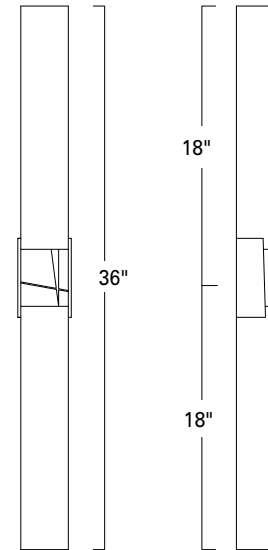

# Artemis LED

9755 - 24"  
9756 - 36"

Project Name \_\_\_\_\_

Fixture Type \_\_\_\_\_

Quantity \_\_\_\_\_

Norwell | Lighting

I L E X

Custom Metalcraft

Artemis 24"  
9755-CH-MA

Artemis 36"  
9756-CH-MA

Artemis 24"  
9755-MB-MA

Artemis 36"  
9756-SB-MA

9755

9756

LED- ADA

Product Name / Model / Dimensions				Mounting*	Diffuser Options	Finish Options	Lamping Options
Artemis 24" - 9755 Artemis 36" - 9756				<b>Standard</b> Wall Mount / WM Horizontal or Vertical  *Requires a single gang electrical box, aligned with the length of the fixture	<b>Standard</b> Matte Acrylic / MA 9755: (2) 10.25" L x 3.25" W 9756: (2) 16.25" L x 3.25" W	<b>Standard</b> Chrome / CH Matte Black / MB Satin Brass / SB	<b>Standard</b> LED / LED 9755 2000lm, 3000K, 20 Watt, CRI 90, 120V, Triac Dimmable
Series	Height	Width	Projection				9756 2400lm, 3000K, 24 Watt, CRI 90, 120V, Triac Dimmable
9755	24.00"	3.50"	2.50"				
9756	36.00"	3.50"	2.50"				