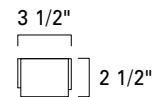

Artemis 24"  
9755-CH-MA

Artemis 36"  
9756-CH-MA

Artemis 24"  
9755-MB-MA

Artemis 36"  
9756-SB-MA

9755

9756

LED- ADA

Product Name / Model / Dimensions				Mounting*	Diffuser Options	Finish Options	Lamping Options
Artemis 24" - 9755 Artemis 36" - 9756				<b>Standard</b> Wall Mount / WM Horizontal or Vertical  *Requires a single gang electrical box, aligned with the length of the fixture	<b>Standard</b> Matte Acrylic / MA 9755: (2) 10.25" L x 3.25" W 9756: (2) 16.25" L x 3.25" W	<b>Standard</b> Chrome / CH Matte Black / MB Satin Brass / SB	<b>Standard</b> LED / LED 9755 2000lm, 3000K, 20 Watt, CRI 90, 120V, Triac Dimmable
Series	Height	Width	Projection				9756 2400lm, 3000K, 24 Watt, CRI 90, 120V, Triac Dimmable
9755	24.00"	3.50"	2.50"				
9756	36.00"	3.50"	2.50"				