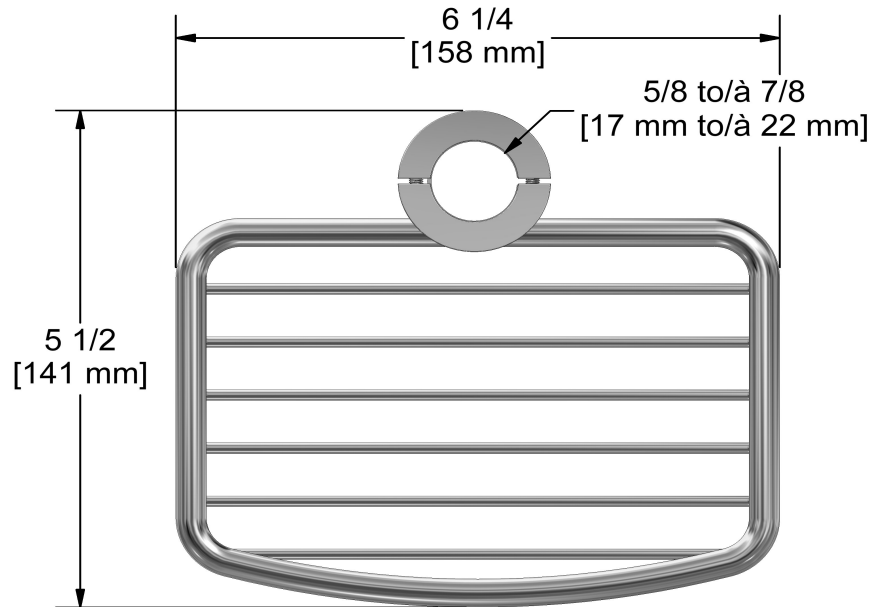

Specifications

Descriptions

- Fits on bars with one diameter of 17mm in 22mm (5/8 " for 7/8 ")
- Brass

Available colors

- C : Chrome

Shower rail basket, Ø of 17mm in 22mm (5/8 " for 7/8 ")
265

Sizes, models and finishes may differ from those presented.