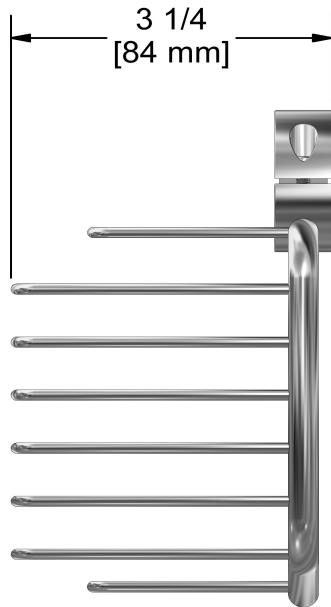

Specifications

Descriptions

- Fits on bars with one diameter of 17mm in 22mm (5/8 " for 7/8 ")
- Brass

Available colors

- C : Chrome

Shower rail basket, Ø of 17mm in 22mm (5/8 " for 7/8 ")
265

Sizes, models and finishes may differ from those presented.