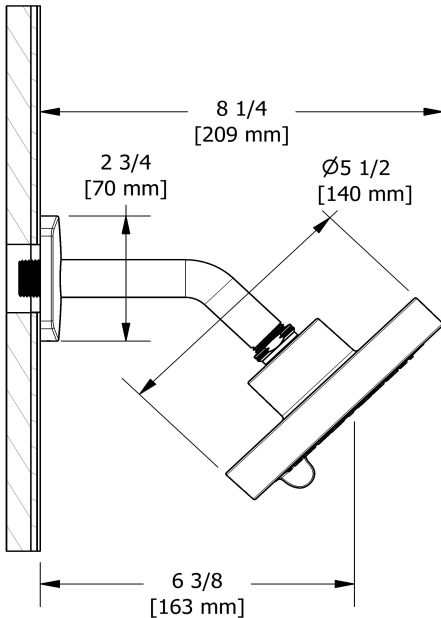

Sizes, models and finishes may differ from those presented.

Warranty

This **Riobel Inc.** product you have purchased carries a Limited Lifetime Warranty on the chrome, PVD finish, blacks and all working parts and is guaranteed from the initial purchase date against all manufacturing defects. All other finishes, including plastic components, are guaranteed for one year. All electric and/or electronic parts are covered by a 5-year limited warranty.

Customer Service

Ontario, West Canada : 888-287-5354 Quebec, Maritimes, United States : 866-473-8442