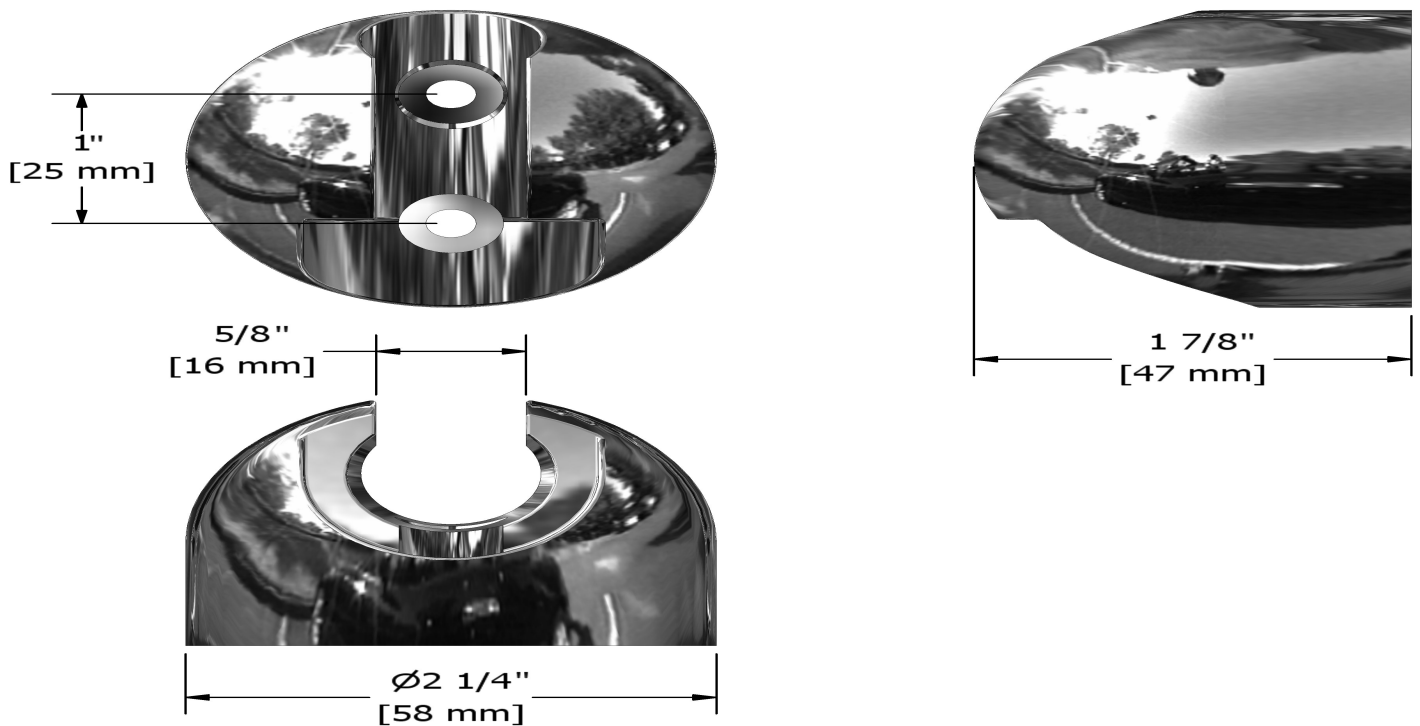

Fixed wall bracket
4901

Specifications

Description

- Plastic

Available colors

- C : Chrome
- BN : Brushed Nickel (PVD)

Sizes, models and finishes may differ from those presented.

Warranty