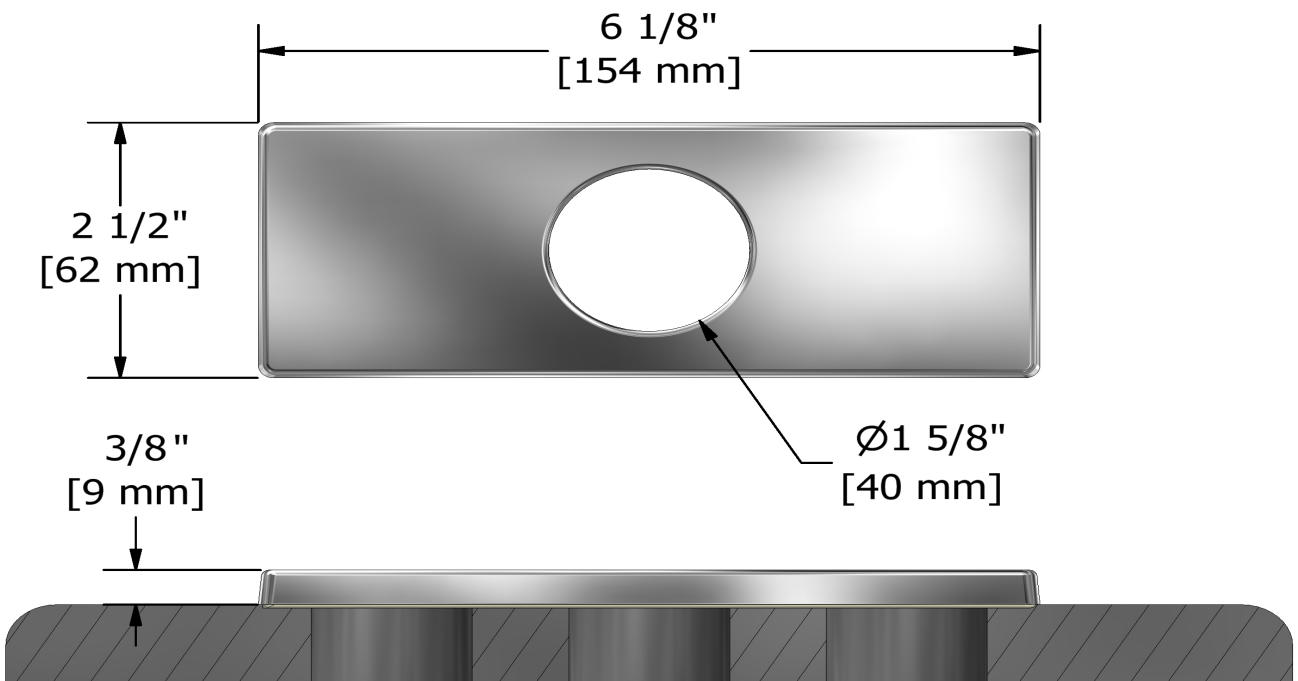

4" center rectangular deck plate
5604

Specifications

Descriptions

- Series: EF, EQ, MZ, ZO, KS, QS, PX, PS et FR
- Brass

Available colors

- C : Chrome
- BN : Brushed Nickel (PVD)

Sizes, models and finishes may differ from those presented.