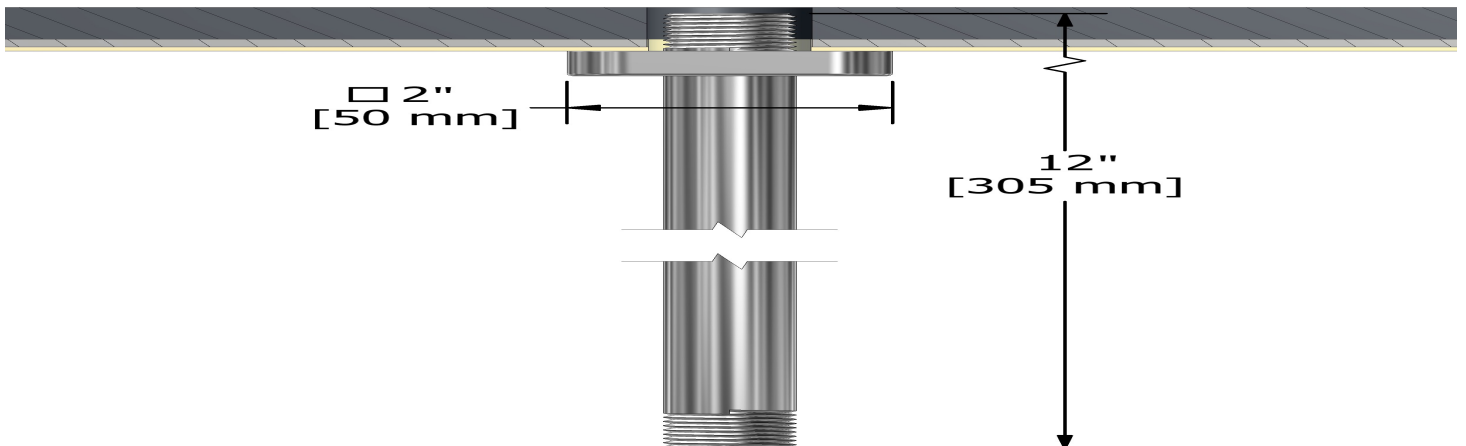

30 cm (12") vertical shower arm

577

Specifications

Descriptions

- ½" inlet male NPT
- Shower arm with Salome flange with set screw

Available colors

- C : Chrome
- PN : Polished Nickel (PVD)

Sizes, models and finishes may differ from thoses presented.