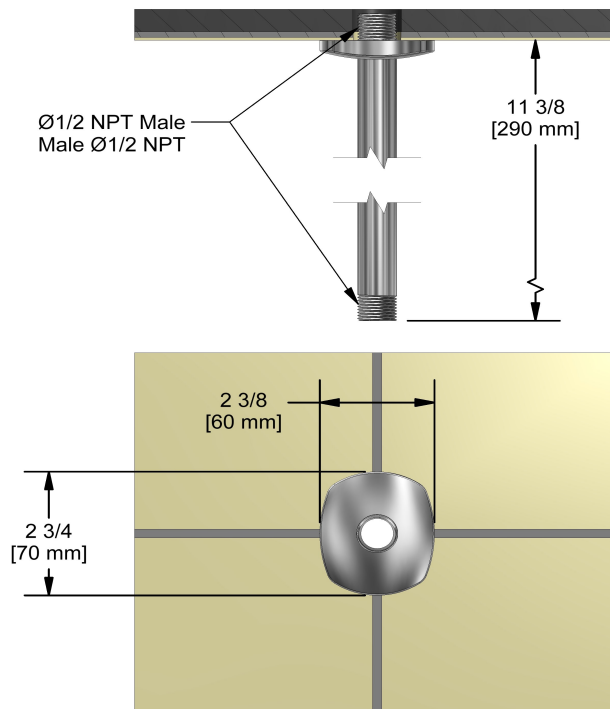

30 cm (12") vertical shower arm

597

Specifications

Descriptions

- 1/2" inlet male NPT
- Shower arm with Venty flange with set screw

Available colors

- C : Chrome

Sizes, models and finishes may differ from those presented.