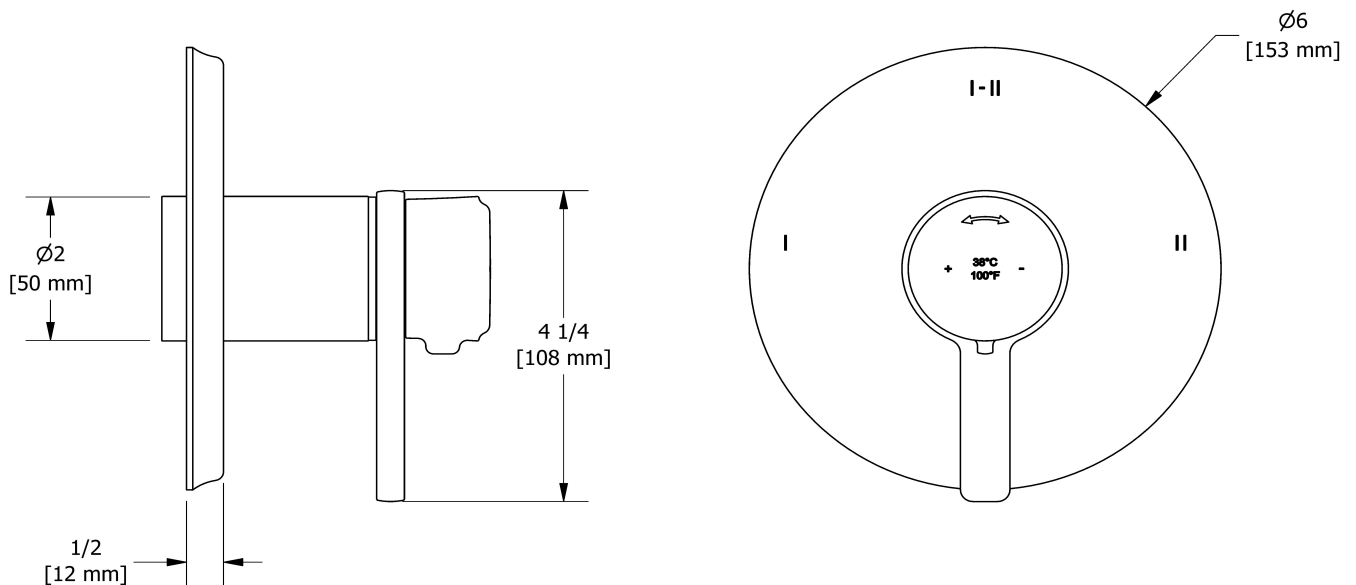

Sizes, models and finishes may differ from those presented.

Warranty

This **Riobel Inc.** product you have purchased carries a Limited Lifetime Warranty on the chrome, PVD finish, blacks and all working parts and is guaranteed from the initial purchase date against all manufacturing defects. All other finishes, including plastic components, are guaranteed for one year. All electric and/or electronic parts are covered by a 5-year limited warranty.

Customer Service

Ontario, West Canada : 888-287-5354 Quebec, Maritimes, United States : 866-473-8442

2020.06.12