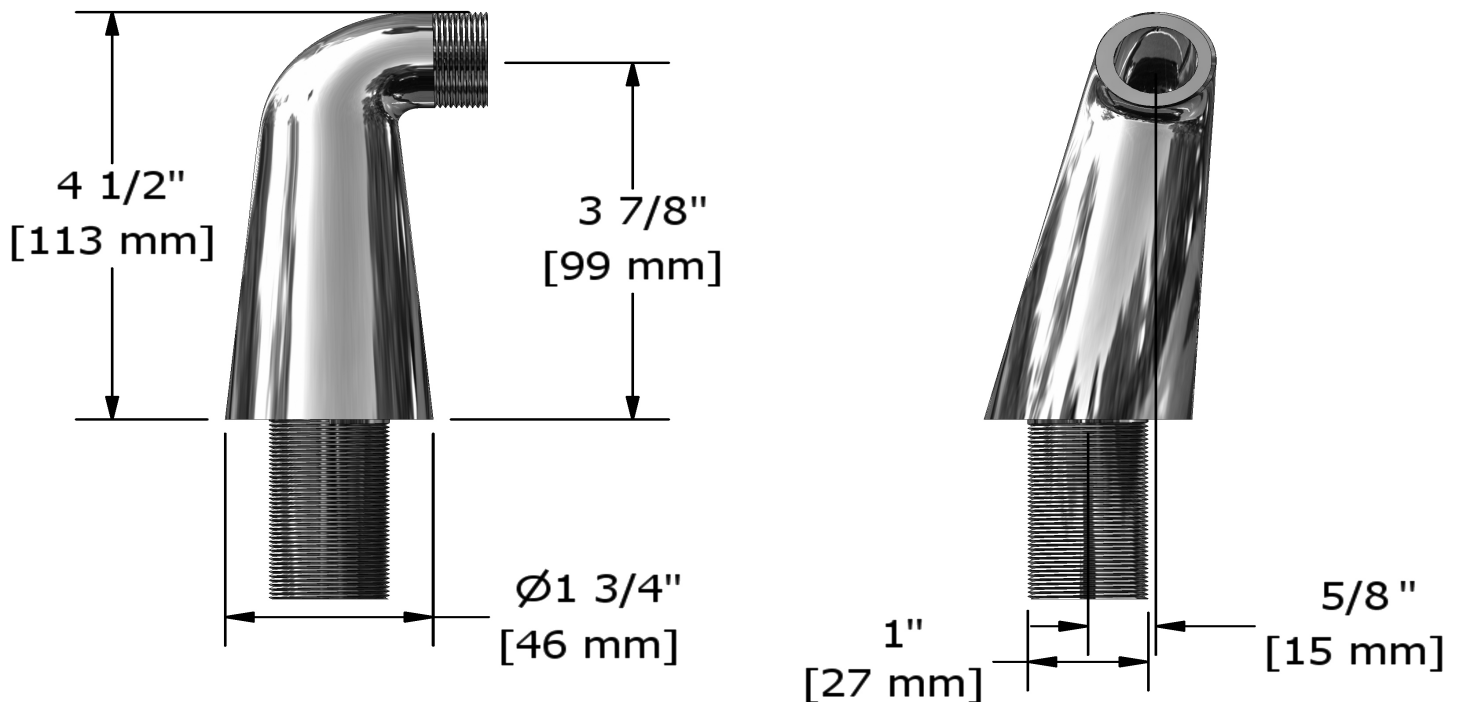

10 cm (4") high deck-mount riser pair, 1/2" off-set
TU99

Specifications

Descriptions

- 3/4" outlet male
- 1/2" inlet female NPT
- Pair

Available colors

- C : Chrome
- BN : Brushed Nickel (PVD)
- PN : Polished Nickel (PVD)