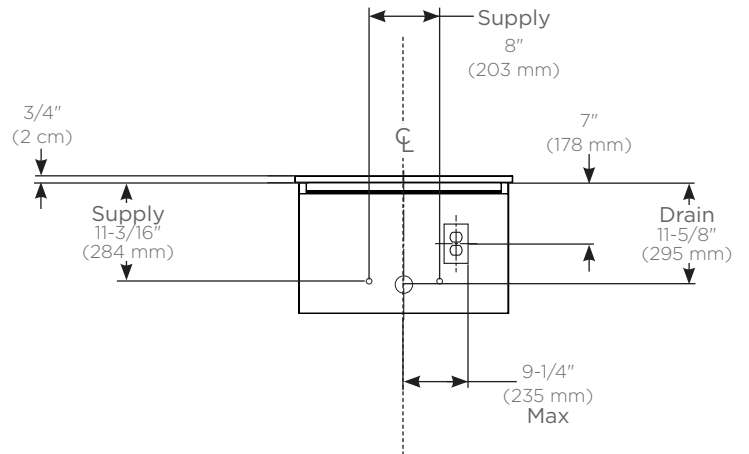

### Dimensions

- Width:** 25" (635 mm)
- Depth:** 22" (559 mm)
- Overall Height:** 15-3/4" (400 mm)
- Top Thickness:** 3/4" (2 cm)
- Top Overhang (side):** 7/16" (11 mm)
- Top Overhang (front):** 1/4" (6.3 mm)

## Optional Accessories

- In drawer electrical outlets (VAELECTRIC21)
- Assorted glass bins:
  - Divided storage (GLASSBIN6.38)
  - Small (GLASSBIN3.25)
  - Medium (GLASSBIN5.25)
  - Large (GLASSBIN8.5)
- Accessory night light (CLEDS24)

Top View of Sink and Top

Top view for plumbing

Side view for plumbing

Front view