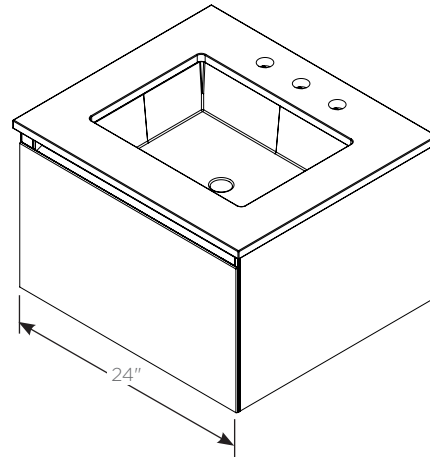

### Features

- Silestone Quartz surface
- Includes Robern ceramic lavatory and proprietary Robern mounting brackets
- Includes installation hardware and silicone
- Handleless ergonomic continuous drawer
- Includes 1 glass center bin
- Includes 2 fully adjustable glass drawer dividers
- 8" Widespread faucet holes

### Dimensions

- Width:** 25" (635 mm)
- Depth:** 22" (559 mm)
- Overall Height:** 15-3/4" (400 mm)
- Top Thickness:** 3/4" (2 cm)
- Top Overhang (side):** 7/16" (11 mm)
- Top Overhang (front):** 1/4" (6.3 mm)

### Options

- Other widths available - 30" (765 mm) / 36" (918 mm)
- Integrated LED night light (L) - Light bar built into top frame provides drawer illumination

### Model Number Key

24 1194 00 T B 00001

<b>Width</b>	24 = 24" (613 mm) vanity
<b>Top Color</b>	1194 = Tinted Gray Mirror decorative glass with Lyra Top 2191 = White decorative glass with Stone Gray Top 2792 = Matte Gray decorative glass with White Storm Top
<b>Night light</b>	T = Top vanity night light N = No night light
<b>Number of Drawers</b>	00001 = 1 drawer