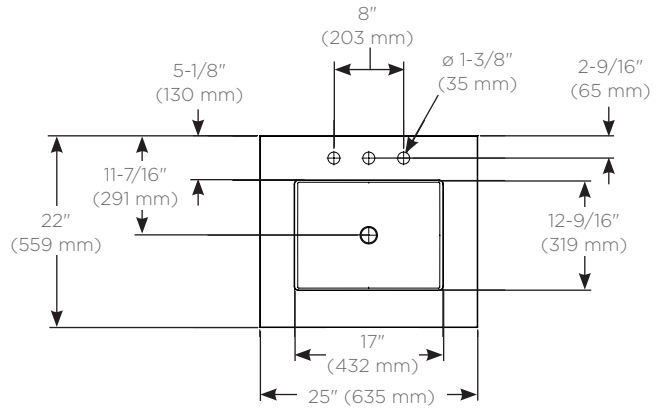

Electrical System

- Night light option - 12VDC plug-in transformer
  Locate wall outlet as per installation instructions 209-1274
- In-drawer 3 outlet and switch box option - plug-in cord
  120VAC 20A outlet - GFCI protected

Optional Accessories

- In drawer electrical outlets (VAELECTRIC21)
- Assorted glass bins:
  - Divided storage (GLASSBIN6.38)
  - Small (GLASSBIN3.25)
  - Medium (GLASSBIN5.25)
  - Large (GLASSBIN8.5)
- Accessory night light (CLEDS24)

Top View of Sink and Top