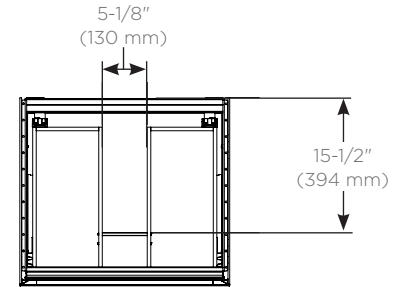

### Dimensions

- Width:** 25" (635 mm)
- Depth:** 22" (559 mm)
- Overall Height:** 15-3/4" (400 mm)
- Top Thickness:** 3/4" (2 cm)
- Top Overhang (side):** 7/16" (11 mm)
- Top Overhang (front):** 1/4" (6.3 mm)

### Options

- Other widths available - 30" (765 mm) / 36" (918 mm)
- Integrated LED night light (L) - Light bar built into top frame provides drawer illumination

Top View of Sink and Top

Top view for plumbing

Side view for plumbing

Front view