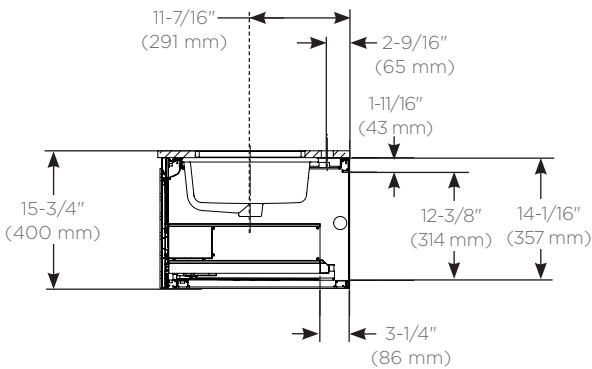

### Dimensions

- Width:** 25" (635 mm)
- Depth:** 22" (559 mm)
- Overall Height:** 15-3/4" (400 mm)
- Top Thickness:** 3/4" (2 cm)
- Top Overhang (side):** 7/16" (11 mm)
- Top Overhang (front):** 1/4" (6.3 mm)

### Options

- Other widths available - 30" (765 mm) / 36" (918 mm)
- Integrated LED night light (L) - Light bar built into top frame provides drawer illumination

Top View of Sink and Top

Top view for plumbing

Side view for plumbing

Front view