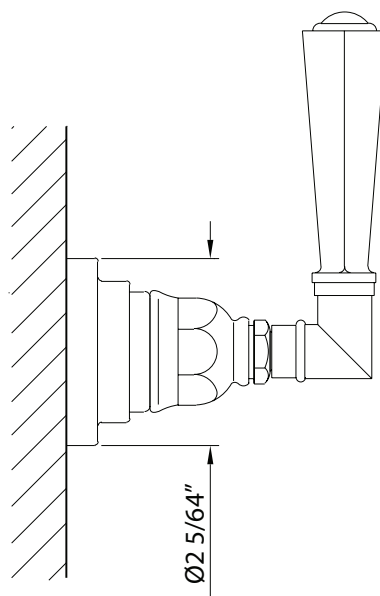

WARRANTY

- Limited Lifetime Warranty