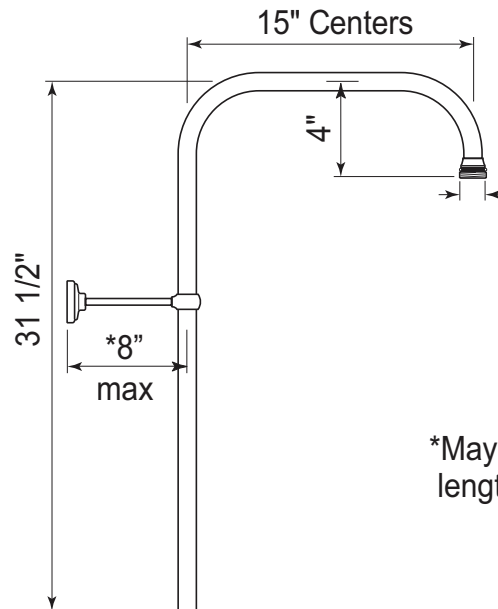

WARRANTY

- Limited Lifetime

*May be cut to length required