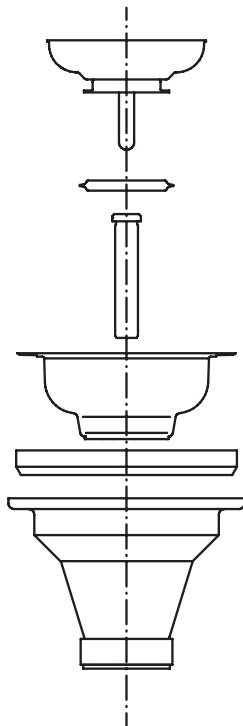

For warranty or additional information, contact:

U.S.A.
houseofrohl.com/support
1-800-777-9762

QUEBEC / MARITIMES / WESTERN CANADA
QUÉBEC / MARITIMES / OUEST CANADIEN
QUEBEC / MARITIMOS / CANADA OCCIDENTAL
houseofrohl.ca/support
1-866-473-8442

ONTARIO
houseofrohl.ca/support
1-800-287-5354