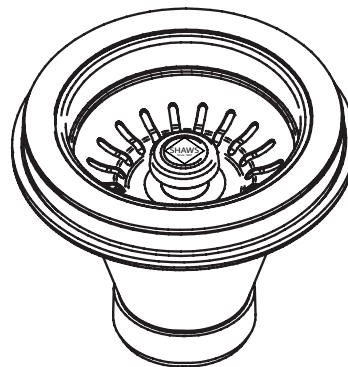

For warranty or additional information, contact:

U.S.A.
houseofrohl.com/support
1-800-777-9762

QUEBEC / MARITIMES / WESTERN CANADA
QUÉBEC / MARITIMES / OUEST CANADIEN
QUEBEC / MARITIMOS / CANADA OCCIDENTAL
houseofrohl.ca/support
1-866-473-8442

ONTARIO
houseofrohl.ca/support
1-800-287-5354