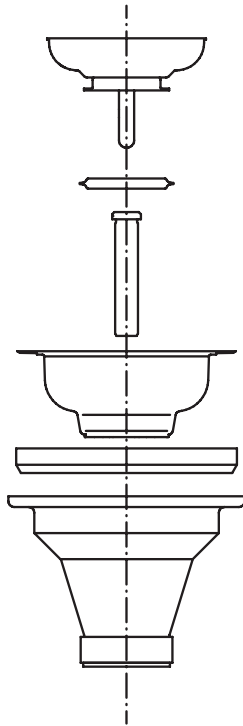

For warranty or additional information, contact:

U.S.A.
houseofrohl.com/support
1-800-777-9762

QUEBEC / MARITIMES / WESTERN CANADA
QUÉBEC / MARITIMES / OUEST CANADIEN
QUEBEC / MARITIMOS / CANADA OCCIDENTAL
houseofrohl.ca/support
1-866-473-8442

ONTARIO
houseofrohl.ca/support
1-800-287-5354