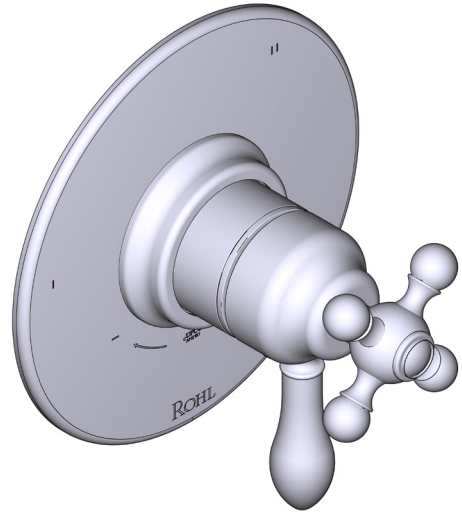

SPECIFICATIONS

DESCRIPTION

- Combines both thermostatic and pressure balance technologies
- “Set it and forget it” temperature control
- Temperature and volume control with diverter
- 3 dedicated functions (CEC Compliant)
- Rough-in valve sold separately:
  - Order R45 therm & pressure balance rough-in valve
  - 3/4" R45 extension kit available, order EXT45KIT34
  - 1-1/4" R45 extension kit available, order EXT45KIT114

CARTRIDGE

- 0-945 (Included)

WARRANTY

- Most products or parts carry “Limited Warranties” against manufacturing defects. For US customers please visit houseofrohl.com/support and for Canadian customers please visit houseofrohl.ca/support for complete product and finish warranty.

Arcana™ 1/2" Therm & Pressure Balance Trim with 3 Functions (No Share)

CORE MODEL: TAC47W1LM