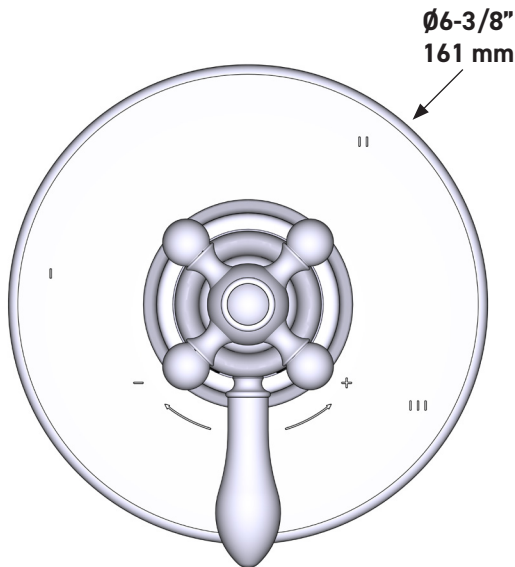

For warranty or additional information, contact:

US Customers

U.S.A.
houseofrohl.com/support
1-800-777-9762

QUEBEC / MARITIMES / WESTERN CANADA
QUÉBEC / MARITIMES / OUEST CANADIEN
QUEBEC / MARITIMOS / CANADA OCCIDENTAL
houseofrohl.ca/support
1-866-473-8442

Canadian Customers

ONTARIO
houseofrohl.ca/support
1-800-287-5354