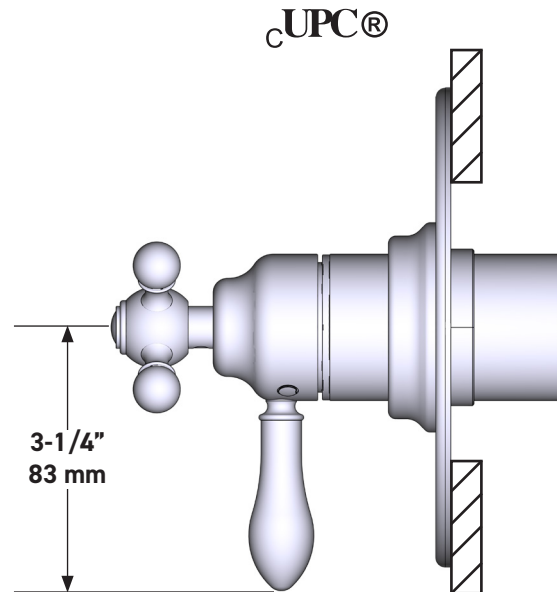

For warranty or additional information, contact:

US Customers

U.S.A.
houseofrohl.com/support
1-800-777-9762

QUEBEC / MARITIMES / WESTERN CANADA
QUÉBEC / MARITIMES / OUEST CANADIEN
QUEBEC / MARITIMOS / CANADA OCCIDENTAL
houseofrohl.ca/support
1-866-473-8442

Canadian Customers

ONTARIO
houseofrohl.ca/support
1-800-287-5354