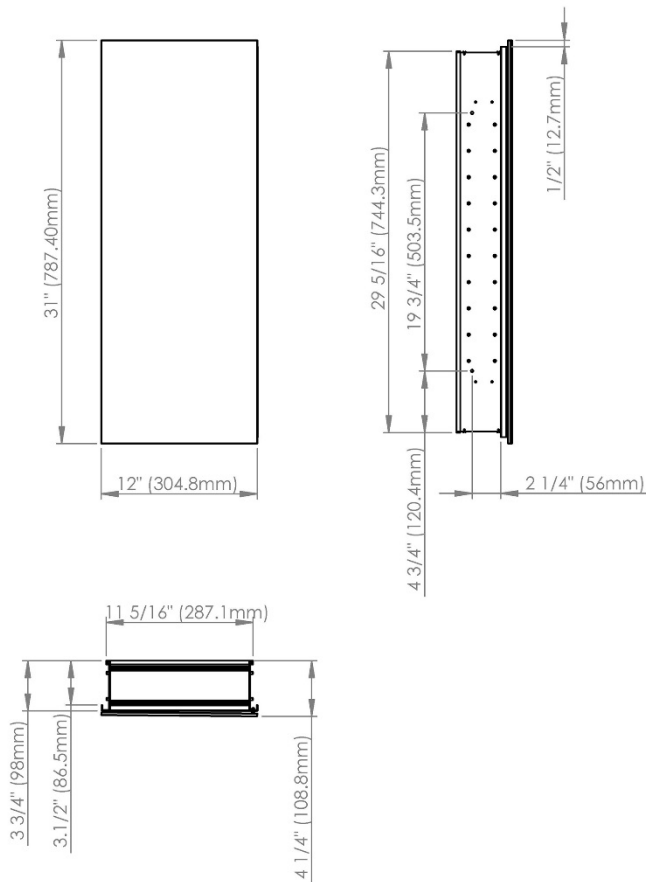

Model#	10.12314.000
Model	1/12"x31"x4"

Including:

- Silverlasting™ double-sided mirror doors
- 3 Glass shelves
- Blum soft-close hinges
- Mirrored interior
- Anodized aluminum body

Recessed
(Rough Opening 11 5/16" x 29 5/16")

Surface Mount