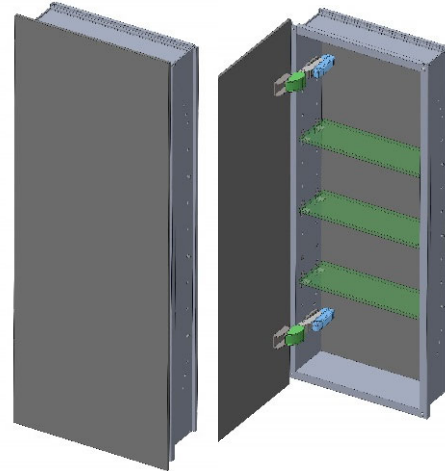

Model#	10.12314.000
Model	1/12"x31"x4"

Including:

- Silverlasting™ double-sided mirror doors
- 3 Glass shelves
- Blum soft-close hinges
- Mirrored interior
- Anodized aluminum body

Recessed
(Rough Opening 11 5/16" x 29 5/16")

Surface Mount