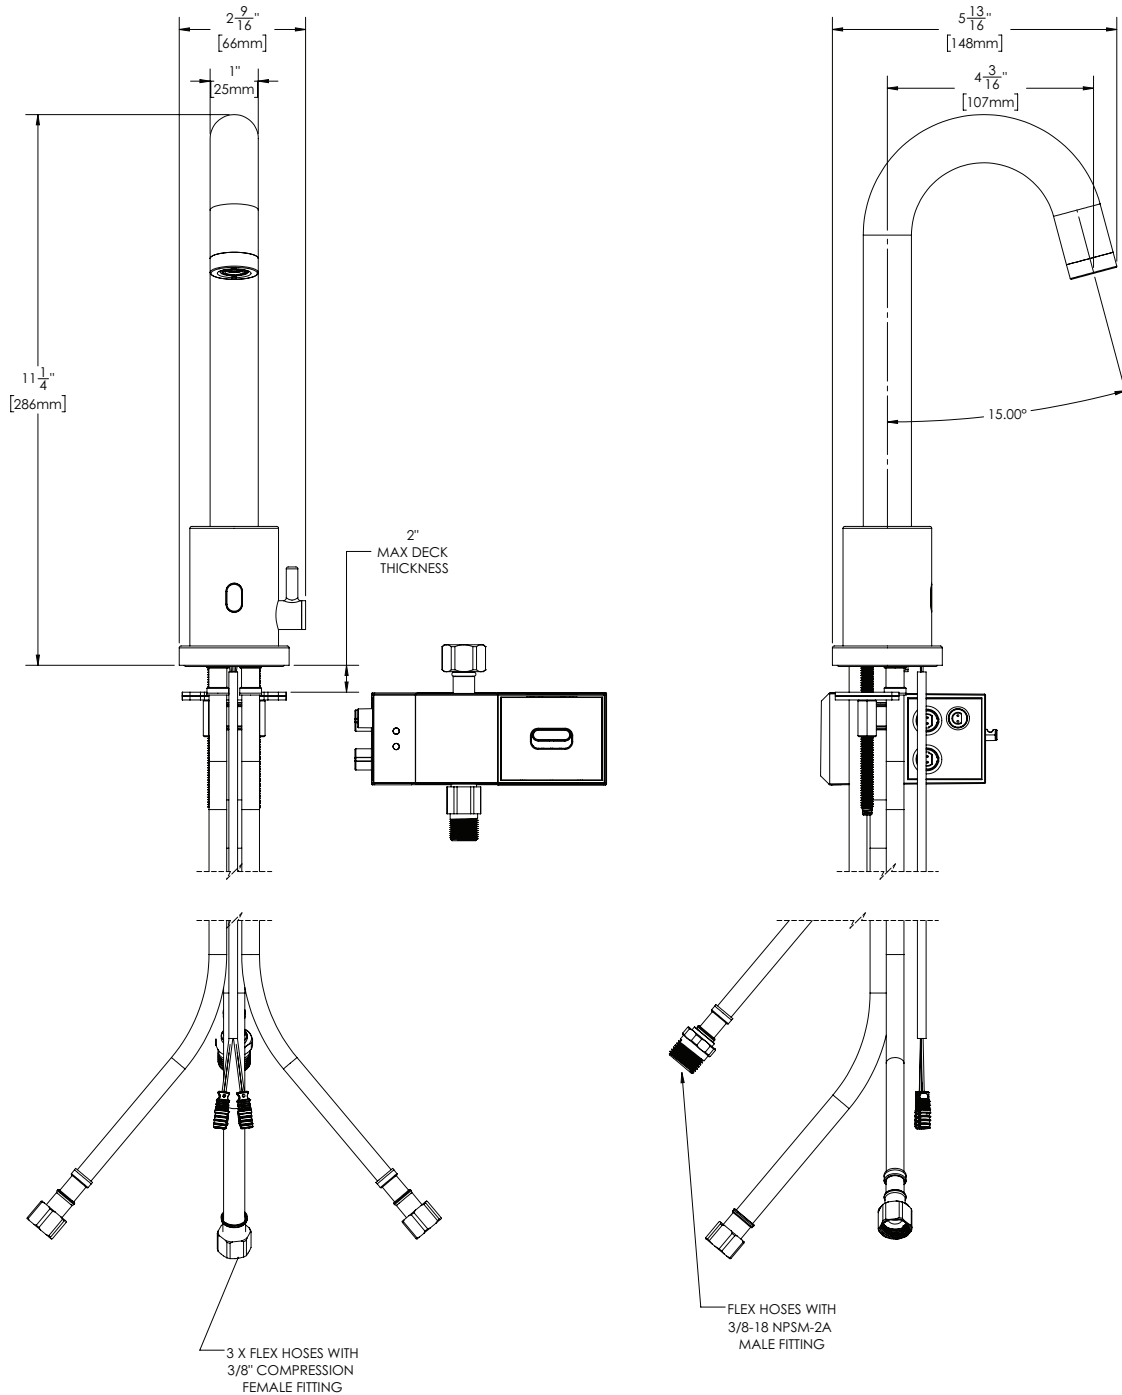

All dimensions are in inches (millimeters) unless otherwise specified and are subject to change without notice.

Architect/Engineer Approval Space:

P: 800-537-2107  
F: 800-977-2747  
W: WWW.SPEAKMAN.COM  
R: 02-NOVEMBER 2019

## Gooseneck Battery Sensor Faucet w/ Above Counter Mixer

All dimensions are in inches (millimeters) unless otherwise specified and are subject to change without notice.

Architect/Engineer Approval Space: