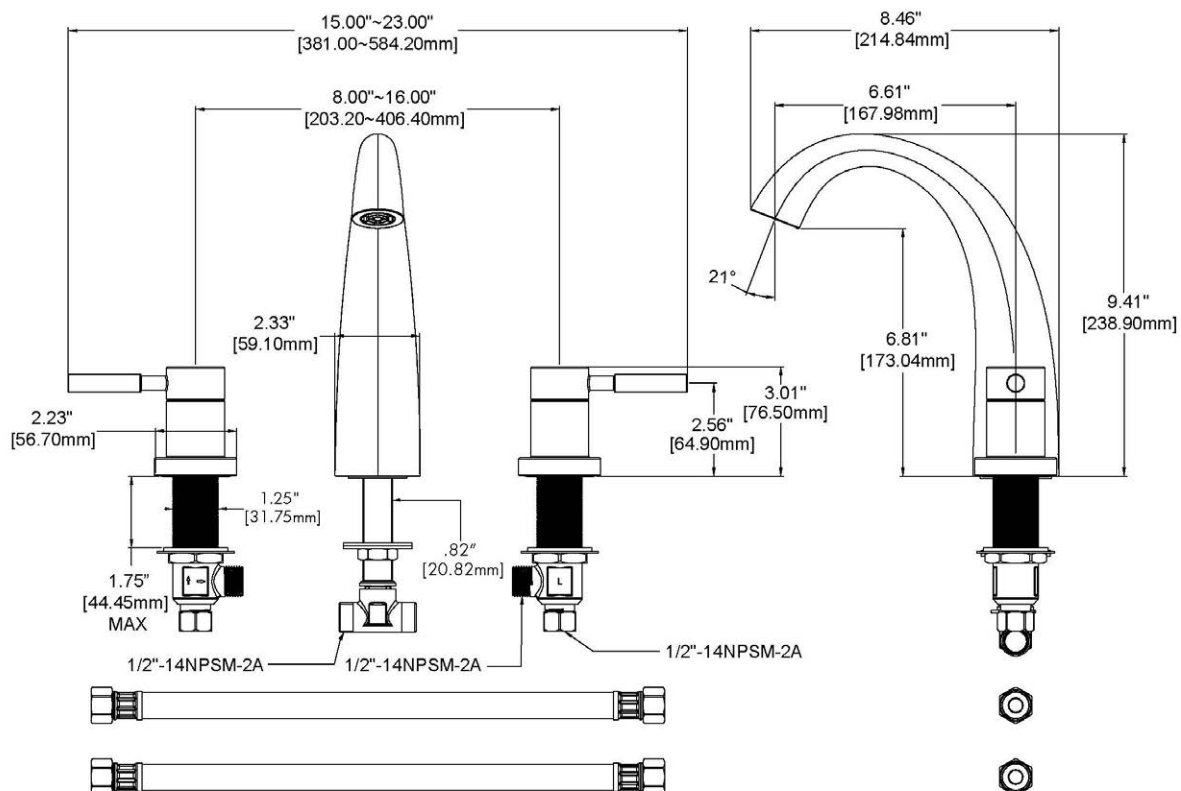

SPEAKMAN® SB-1032

Neo Roman Tub Faucet

FEATURES:

- Modern style
- Lever handles
- Brass construction
- 1/4 turn ceramic cartridge
- 3-hole installation

FINISH:

PC BN

COMPLIANCE:

- ASME A112.18.1/CSA B125.1 certified

WARRANTY:

- Limited Lifetime Warranty (consumer use)
- 5 Year Limited (commercial use)

DIMENSIONS:

NOTE: 1. All dimensions are in inches (millimeters) unless otherwise specified and are subject to change without notice.