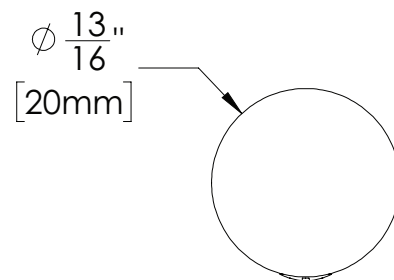

Lucid Robe Hook

FEATURES:

- Metal construction
- Corrosion resistant finishes
- Mounting hardware included
- Coordinates with Lucid Collection

STOCK FINISHES:

PC MB

WARRANTY:

Visit www.speakman.com for full product warranty information

- Limited Lifetime Warranty (consumer)
- 1 Year Limited Warranty (commercial)

All dimensions are in inches (millimeters) unless otherwise specified and are subject to change without notice.

Architect/Engineer Approval Space:

P: 800-537-2107
F: 800-977-2747
W: WWW.SPEAKMAN.COM
R: 01-MAY 2020