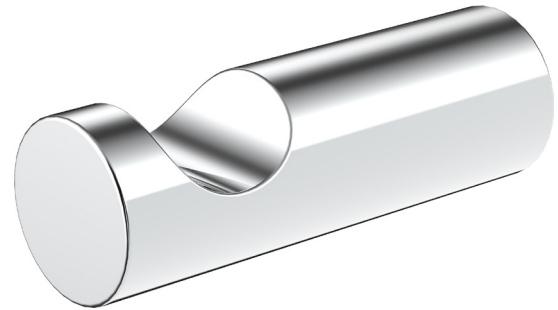

Lucid Robe Hook

FEATURES:

- Metal construction
- Corrosion resistant finishes
- Mounting hardware included
- Coordinates with Lucid Collection

STOCK FINISHES:

PC MB

WARRANTY:

Visit www.speakman.com for full product warranty information

- Limited Lifetime Warranty (consumer)
- 1 Year Limited Warranty (commercial)

All dimensions are in inches (millimeters) unless otherwise specified and are subject to change without notice.

Architect/Engineer Approval Space:

P: 800-537-2107
F: 800-977-2747
W: WWW.SPEAKMAN.COM
R: 01-MAY 2020