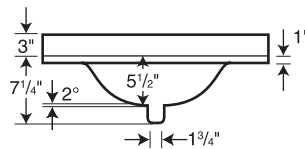

○ Drill Points ● Pre-drilled

Capacity: 2 gallons to overflow

Model	A	B
CV-2225	25"	12-1/2"
CV-2231	31"	15-1/2"
CV-2237	37"	18-1/2"
CV-2243	43"	21-1/2"
CV-2249	49"	24-1/2"

SPECIFICATIONS

Swanstone Contour Vanity Tops

Model	Part	Nominal Dimensions	Ship Wt. Lb.	Ship FedEx	Carton Dims. In.	Cu. Ft.
CV-2225	CV02225	22" D x 25" W	24	FedEx	29 x 26 x 14	6.11
CV-2231	CV02231	22" D x 31" W	29	FedEx	34 x 26 x 14	7.16
CV-2237	CV02237	22" D x 37" W	34	FedEx	41 x 26 x 14	8.64
CV-2243	CV02243	22" D x 43" W	35	FedEx	53 x 26 x 14	11.16
CV-2249	CV02249	22" D x 49" W	38	FedEx	53 x 26 x 14	11.16