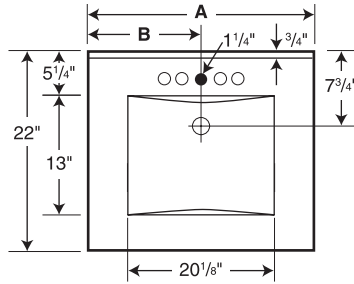

○ Drill Points ● Pre-drilled

Capacity: 2 gallons to overflow

Model	A	B
CV-2225	25"	12-1/2"
CV-2231	31"	15-1/2"
CV-2237	37"	18-1/2"
CV-2243	43"	21-1/2"
CV-2249	49"	24-1/2"

SPECIFICATIONS

Swanstone Contour Vanity Tops

Model	Part	Nominal Dimensions	Ship Wt. Lb.	Ship FedEx	Carton Dims. In.	Cu. Ft.
CV-2225	CV02225	22" D x 25" W	24	FedEx	29 x 26 x 14	6.11
CV-2231	CV02231	22" D x 31" W	29	FedEx	34 x 26 x 14	7.16
CV-2237	CV02237	22" D x 37" W	34	FedEx	41 x 26 x 14	8.64
CV-2243	CV02243	22" D x 43" W	35	FedEx	53 x 26 x 14	11.16
CV-2249	CV02249	22" D x 49" W	38	FedEx	53 x 26 x 14	11.16