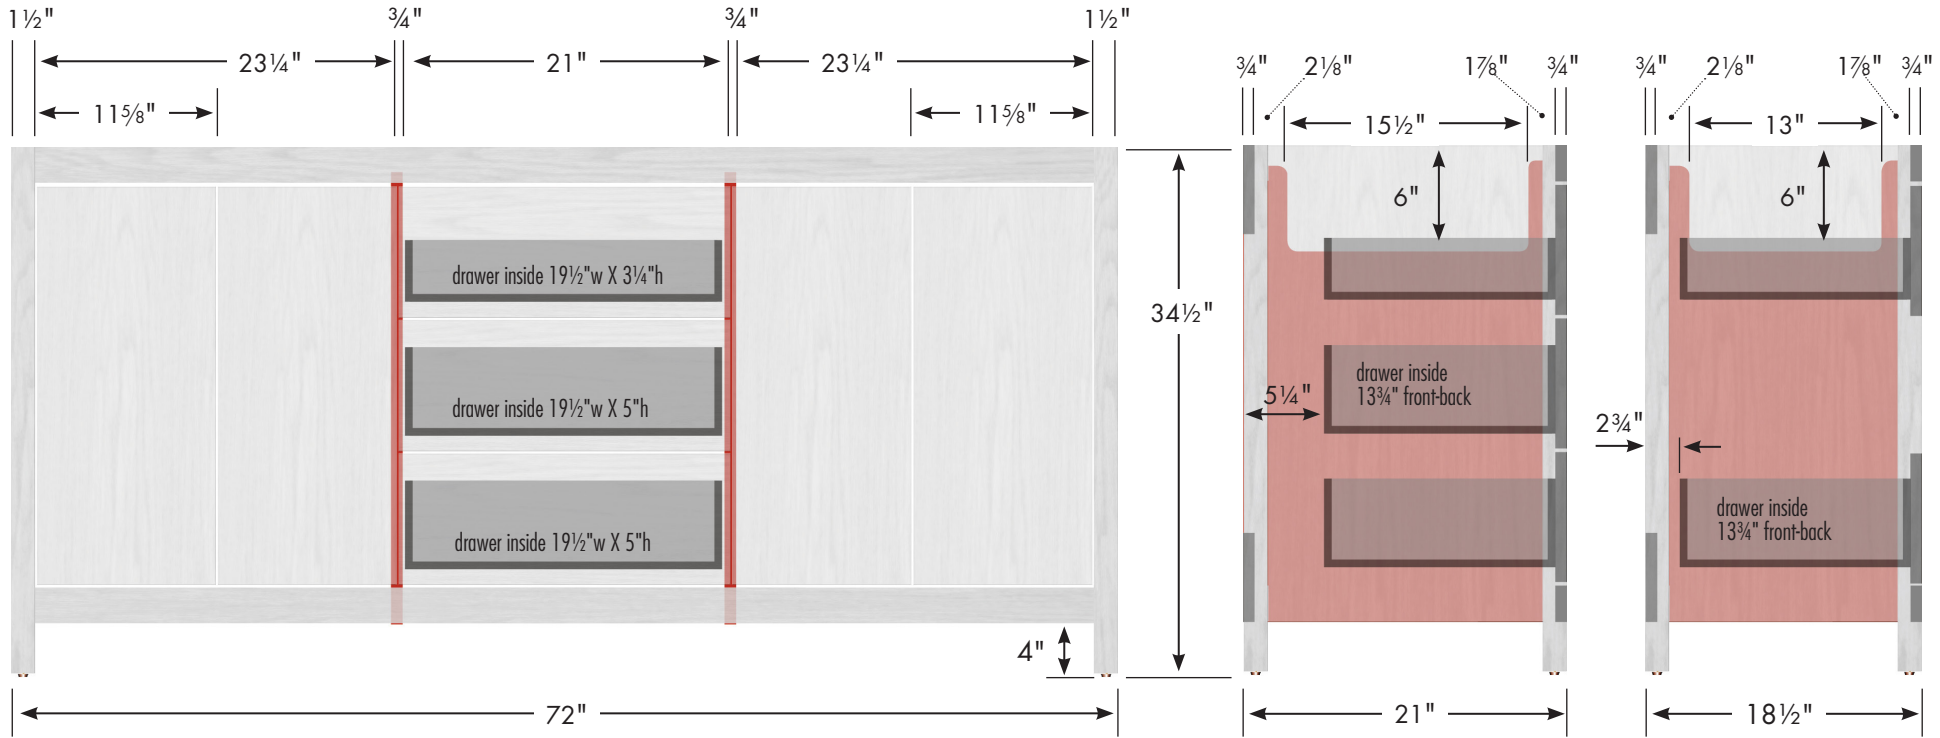

STRASSER

Specifications:

Alki View Vanity
72"w, 34½"h, double basin

Adjustable/removable shelf under basins behind doors

internal dividers

Vanity back clear openings for plumbing
(may need to cut adjustable shelf)

72" Alki View Vanity

72" wide
34½" tall
21" or 18½" front-to-back