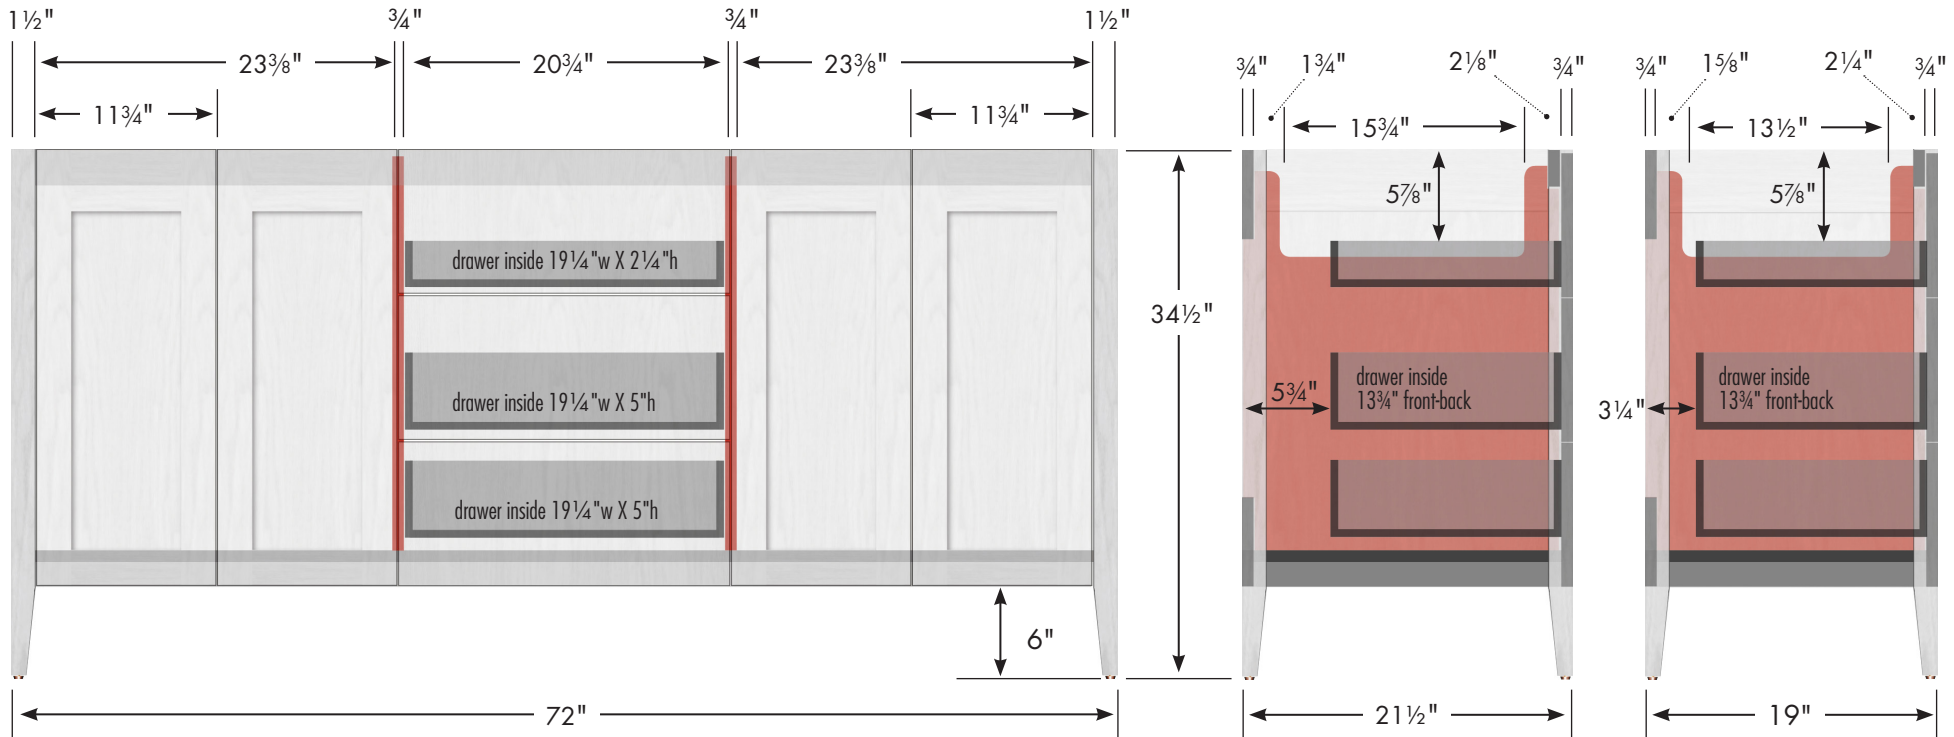

# STRASSER

Specifications:

**Newhalem Vanity**  
72"w, 34½"h, double basin

Adjustable/removable shelf under basins behind doors

internal dividers

Vanity back clear openings for plumbing  
(may need to cut adjustable shelf)

## 72" Newhalem Vanity

72" wide  
34½" tall  
21½" or 19" front-to-back