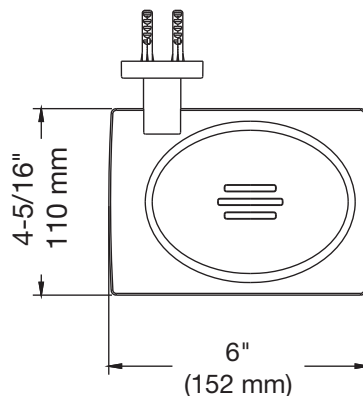

Location:

Soap Dish 353SD

Specification Submittal

Model Numbers

- 353SD Soap Dish

Finish Options

Append appropriate -suffix to model number.

- STN Satin nickel finish

Dimensions *Dia Soap Dish, 353SD*

Note: Dimensions subject to change without notice