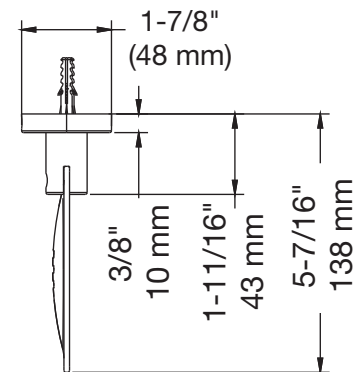

Location:

Soap Dish 353SD

Specification Submittal

Model Numbers

- 353SD Soap Dish

Finish Options

Append appropriate -suffix to model number.

- STN Satin nickel finish

Dimensions *Dia Soap Dish, 353SD*

Note: Dimensions subject to change without notice