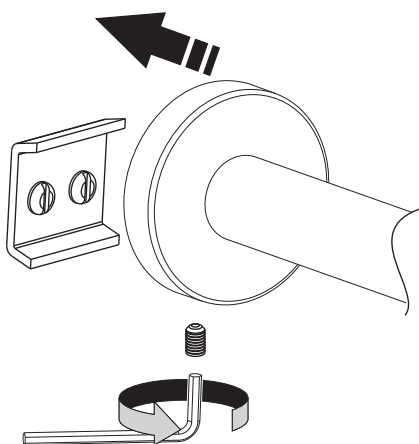

Location:

Soap Dish 353SD

Specification Submittal

Model Numbers

- 353SD Soap Dish

Finish Options

Append appropriate -suffix to model number.

- STN Satin nickel finish

Dimensions *Dia Soap Dish, 353SD*

Note: Dimensions subject to change without notice