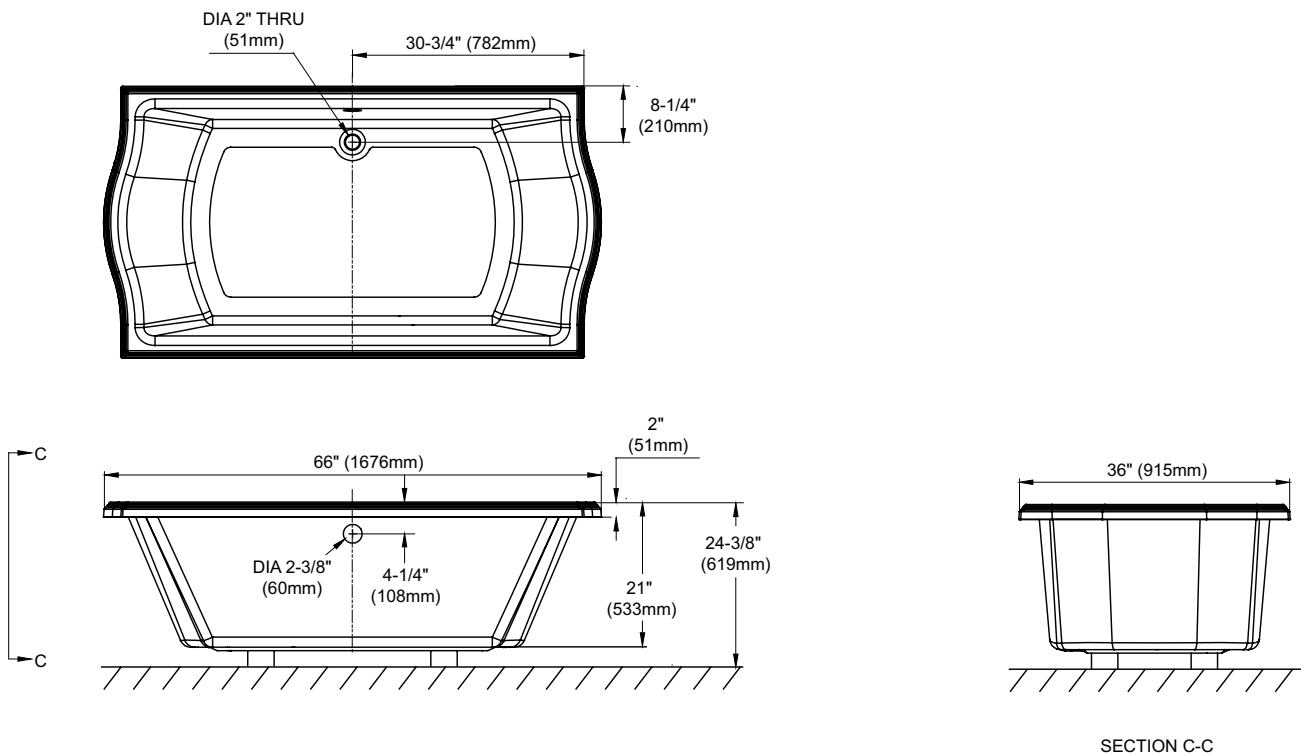

ABY789N

Clayton® 66" x 36" Soaker Bathtub

SPECIFICATIONS

- Size 66" L x 36" W
- Depth 21"
- Water Depth 15.6"
- Warranty 1 Year Limited Warranty on acrylic tub
  1 Year Limited Warranty on components and parts
- Material Lucite Cast Acrylic
- Shipping Weight 80 lbs.
- Shipping Dimensions 68" L x 39" W x 27" H
- Gallons 85 to overflow

INSTALLATION NOTES

Floor support under bath must provide a minimum of 75 lbs/square foot (366 kg/square meter) loading.

TOTO®

These dimensions and specifications are subject to change without notice